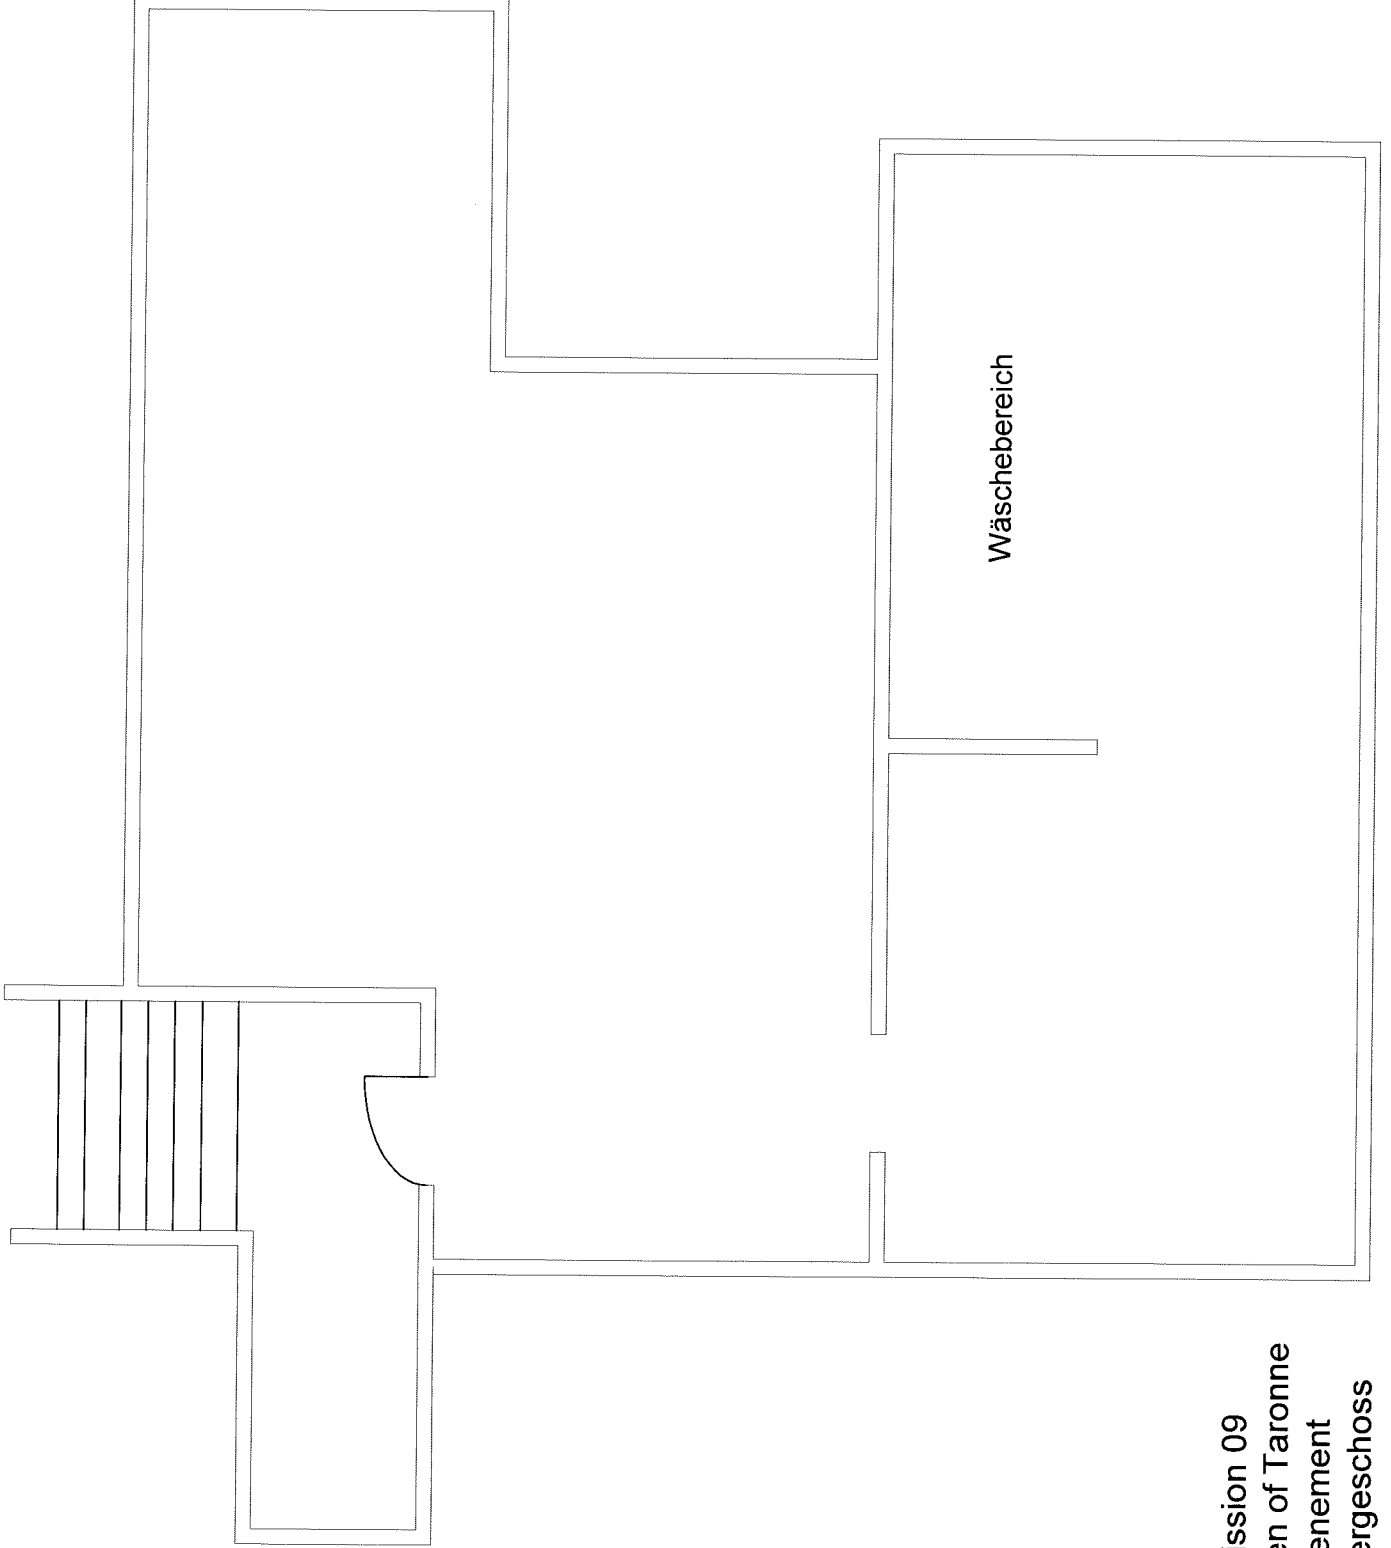

SWAT4

Pläne zu den original SWAT4 Singleplayer Missionen

Mission 01
Food Wall Restaurant
Erdgeschoss

Startpunkt

Mission 01
Food Wall Restaurant
Obergeschoss

Mission 02
Fairfax Residence
Erdgeschoss

Startpunkt 2

Mission 09 - Children of Taronne Tenement - Erdgeschoss

Mission 09
Children of Taronne
Tenement
Obergeschoss

Mission 09
Children of Taronne
Tenement
Kellergeschoss

Mission 10
St. Michael's Medical Center
Erdgeschoss

Mission 10
St. Michael's Medical Center
Kellergeschoss

Sierra 1

Mission 11
The Wolcott Projects
Erdgeschoss

Mission 11
The Wolcott Projects
Obergeschoss

Mission 11
The Wolcott Projects
Kellergeschoss

Sierra 1