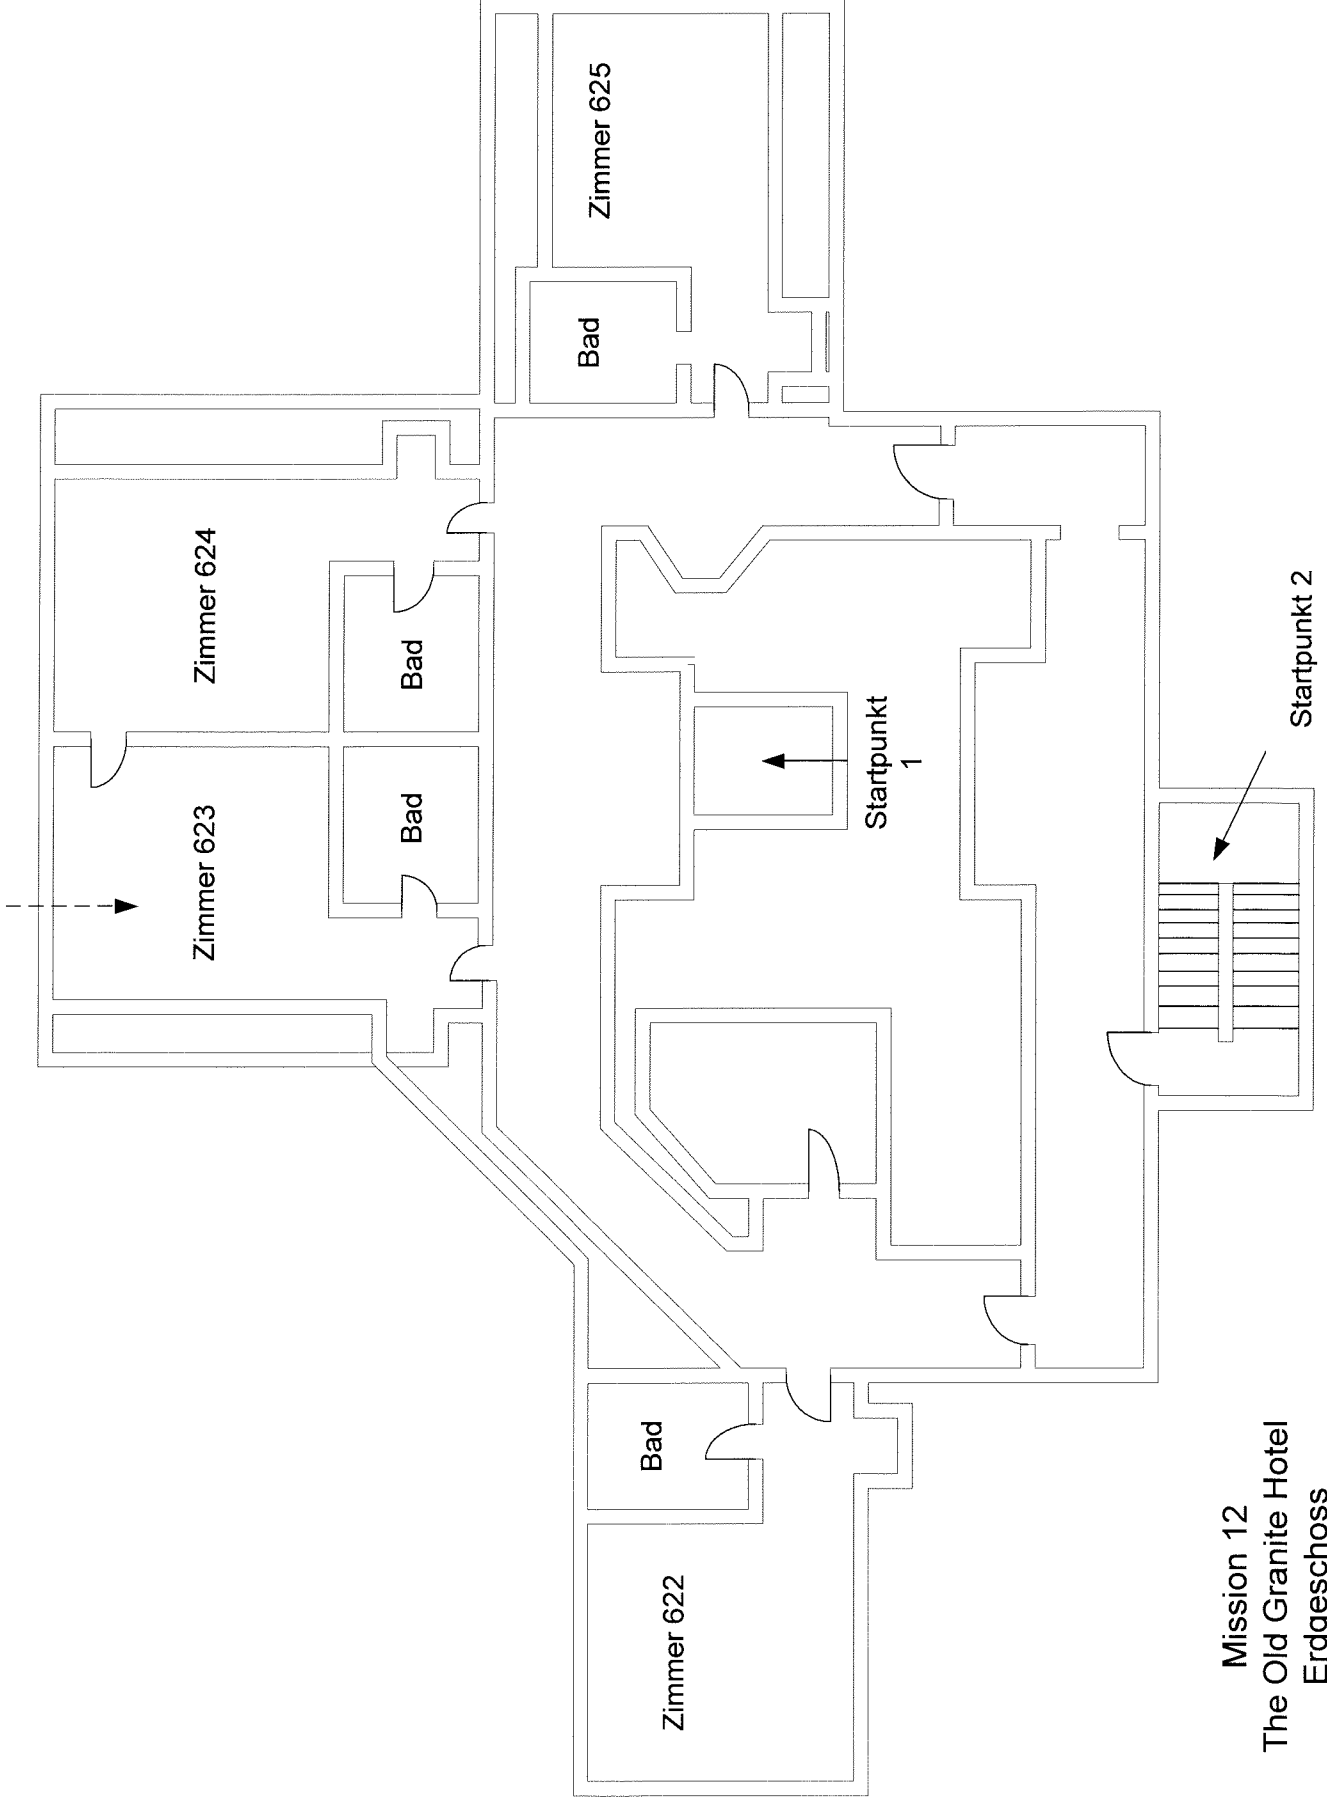

SWAT4

Pläne zu den original SWAT4 Singleplayer Missionen

Mission 01
Food Wall Restaurant
Erdgeschoss

Startpunkt

Mission 01
Food Wall Restaurant
Obergeschoss

Mission 02
Fairfax Residence
Erdgeschoss

Startpunkt 2

Mission 09 - Children of Taronne Tenement - Erdgeschoss

Mission 09
Children of Taronne
Tenement
Obergeschoss

Mission 09
Children of Taronne
Tenement
Kellergeschoss

Mission 10
St. Michael's Medical Center
Erdgeschoss

Mission 10
St. Michael's Medical Center
Kellergeschoss

Sierra 1

Mission 11
The Wolcott Projects
Erdgeschoss

Mission 11
The Wolcott Projects
Obergeschoss

Mission 11
The Wolcott Projects
Kellergeschoss

Sierra 1

Mission 12
The Old Granite Hotel
Erdgeschoss

B = Bomben
 Die Plätze Variieren
 von Runde zu Runde

Mission 12
 The Old Granite Hotel
 Obergeschoss

Mount Threshold Research Center
Erdgeschoss

Mount Threshold Research Center
Obergeschoss