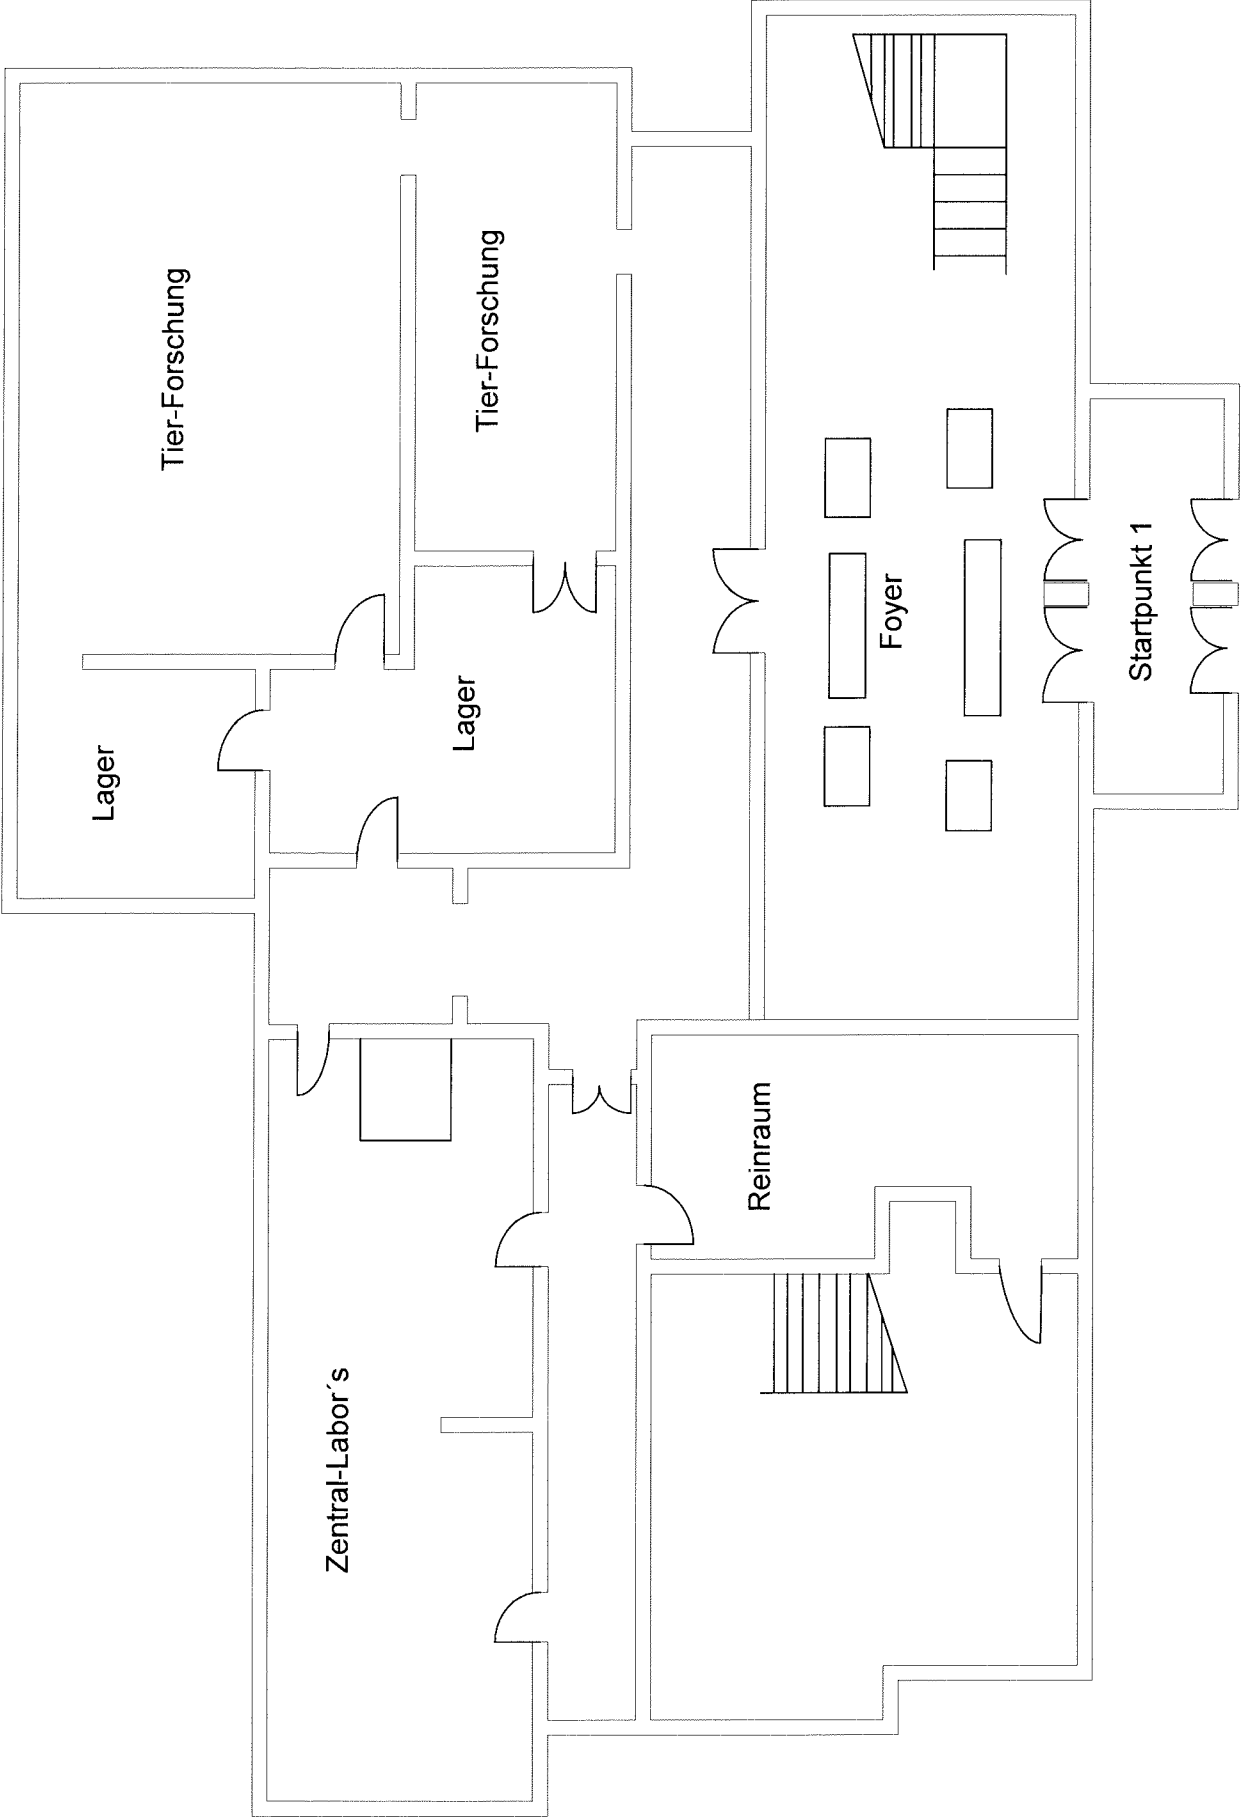

SWAT4

Pläne zu den original SWAT4 Singleplayer Missionen

Mission 01
Food Wall Restaurant
Erdgeschoss

Startpunkt

Mission 01
Food Wall Restaurant
Obergeschoss

Mission 02
Fairfax Residence
Erdgeschoss

Startpunkt 2

Warenhaus / Lager

WC

Wäschebereich

Wäschebereich

Ebene 2
Lager
Plattform

WC

Mission 07
Northside Vending
and Amusements
Erdgeschoss

Mission 07
Northside Vending and Amusements
Kellergeschoss

Mission 10
St. Michael's Medical Center
Kellergeschoss

Sierra 1

Mission 11
The Wolcott Projects
Erdgeschoss

Mission 11
The Wolcott Projects
Obergeschoss

Mission 11
The Wolcott Projects
Kellergeschoss

Sierra 1

Mission 12
The Old Granite Hotel
Erdgeschoss

B = Bomben
 Die Plätze Variieren
 von Runde zu Runde

Mission 12
 The Old Granite Hotel
 Obergeschoss

Mount Threshold Research Center
Erdgeschoss

Mount Threshold Research Center
Obergeschoss