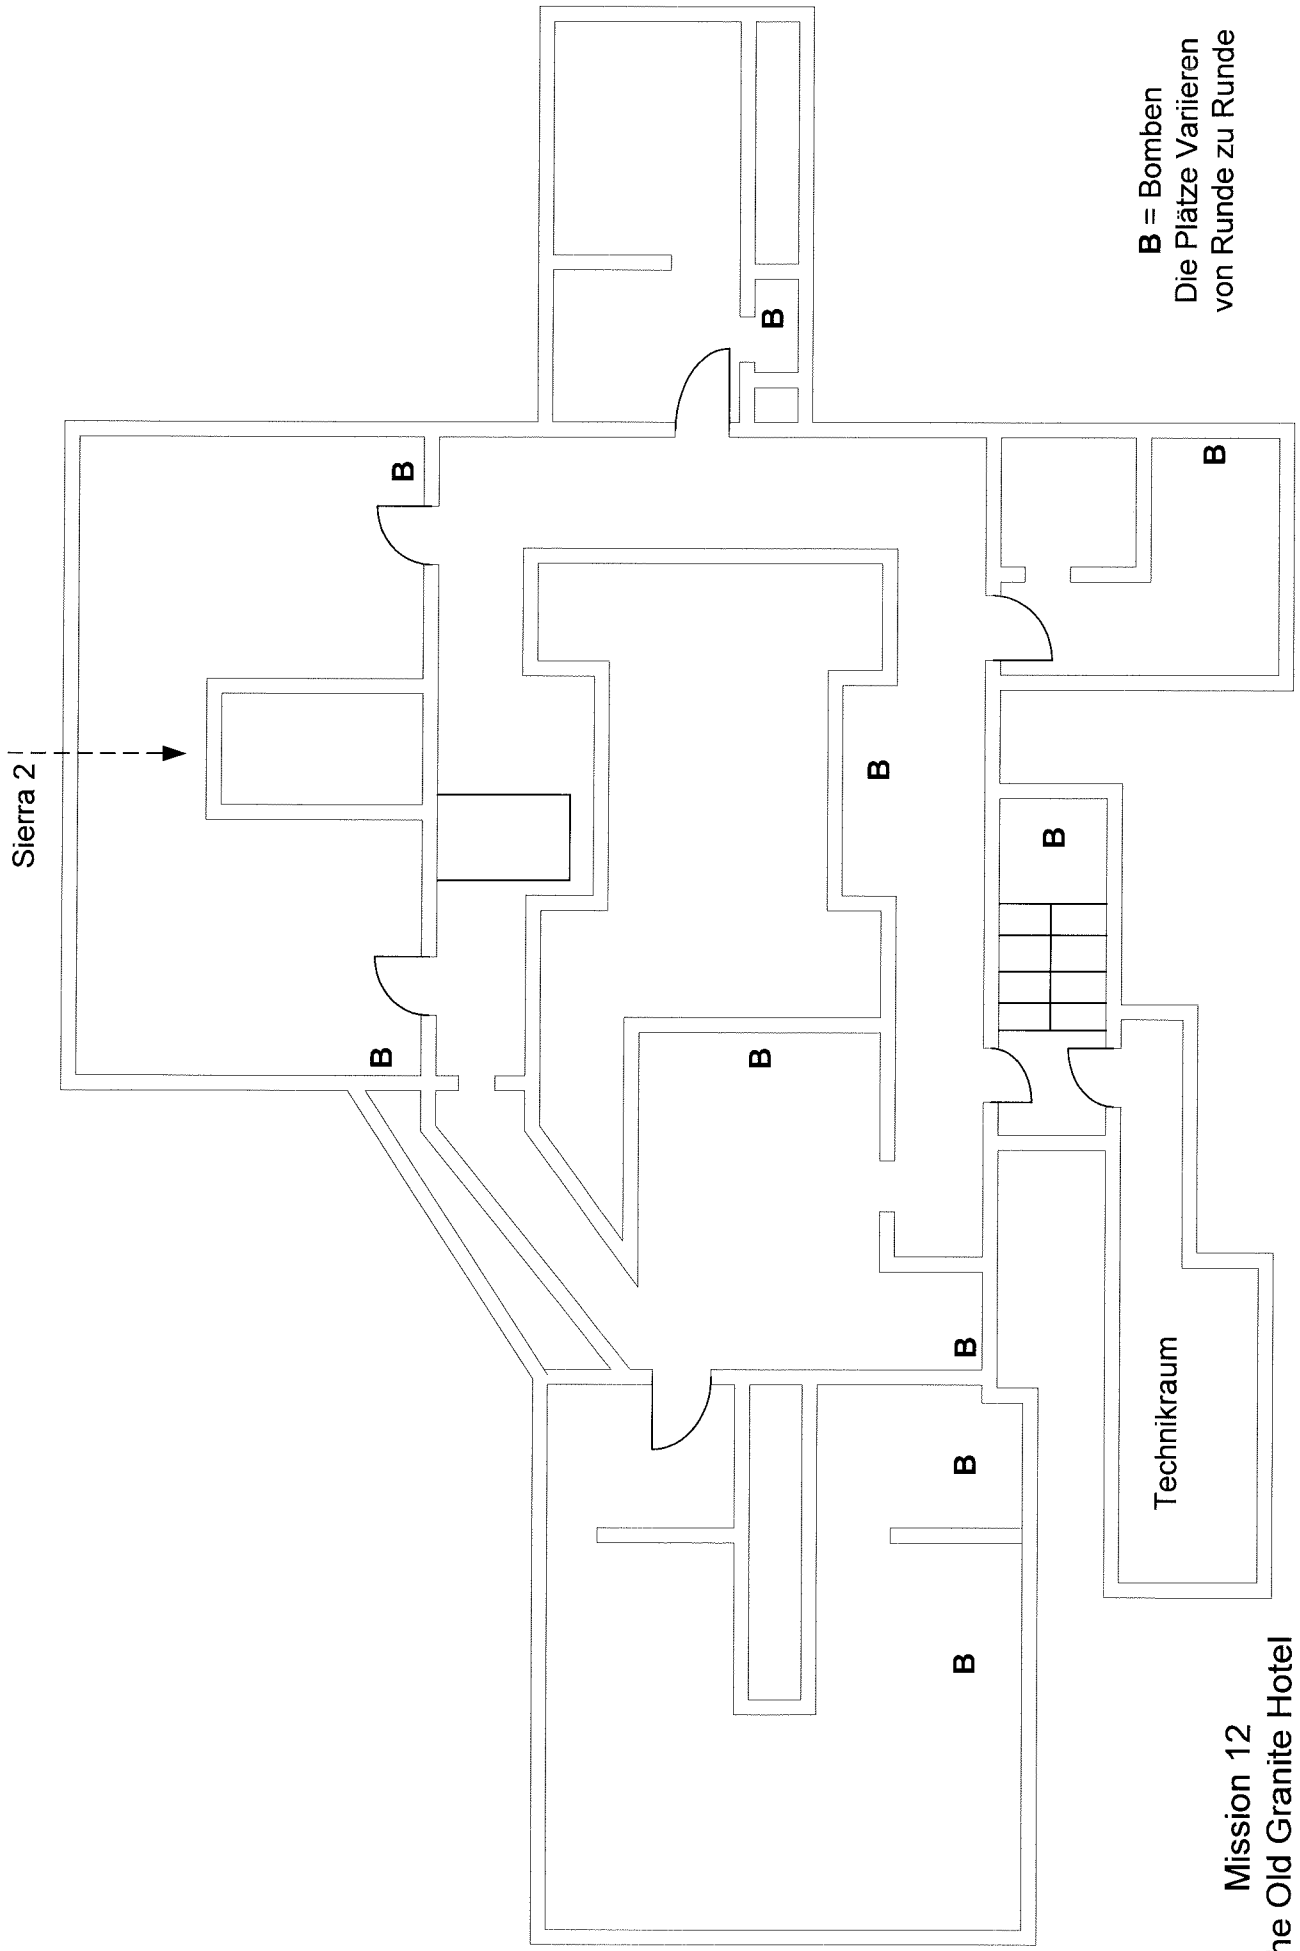

SWAT4

Pläne zu den original SWAT4 Singleplayer Missionen

Mission 01
Food Wall Restaurant
Erdgeschoss

Startpunkt

Mission 01
Food Wall Restaurant
Obergeschoss

Mission 02
Fairfax Residence
Erdgeschoss

Startpunkt 2

Mission 09 - Children of Taronne Tenement - Erdgeschoss

Mission 09
Children of Taronne
Tenement
Obergeschoss

Mission 09
Children of Taronne
Tenement
Kellergeschoss

Mission 10
St. Michael's Medical Center
Erdgeschoss

Mission 10
St. Michael's Medical Center
Kellergeschoss

Sierra 1

Mission 11
The Wolcott Projects
Erdgeschoss

Mission 11
The Wolcott Projects
Obergeschoss

Mission 11
The Wolcott Projects
Kellergeschoss

Sierra 1

Mission 12
The Old Granite Hotel
Erdgeschoss

B = Bomben
 Die Plätze Variieren
 von Runde zu Runde

Mission 12
 The Old Granite Hotel
 Obergeschoss

Mount Threshold Research Center
Erdgeschoss

Mount Threshold Research Center
Obergeschoss