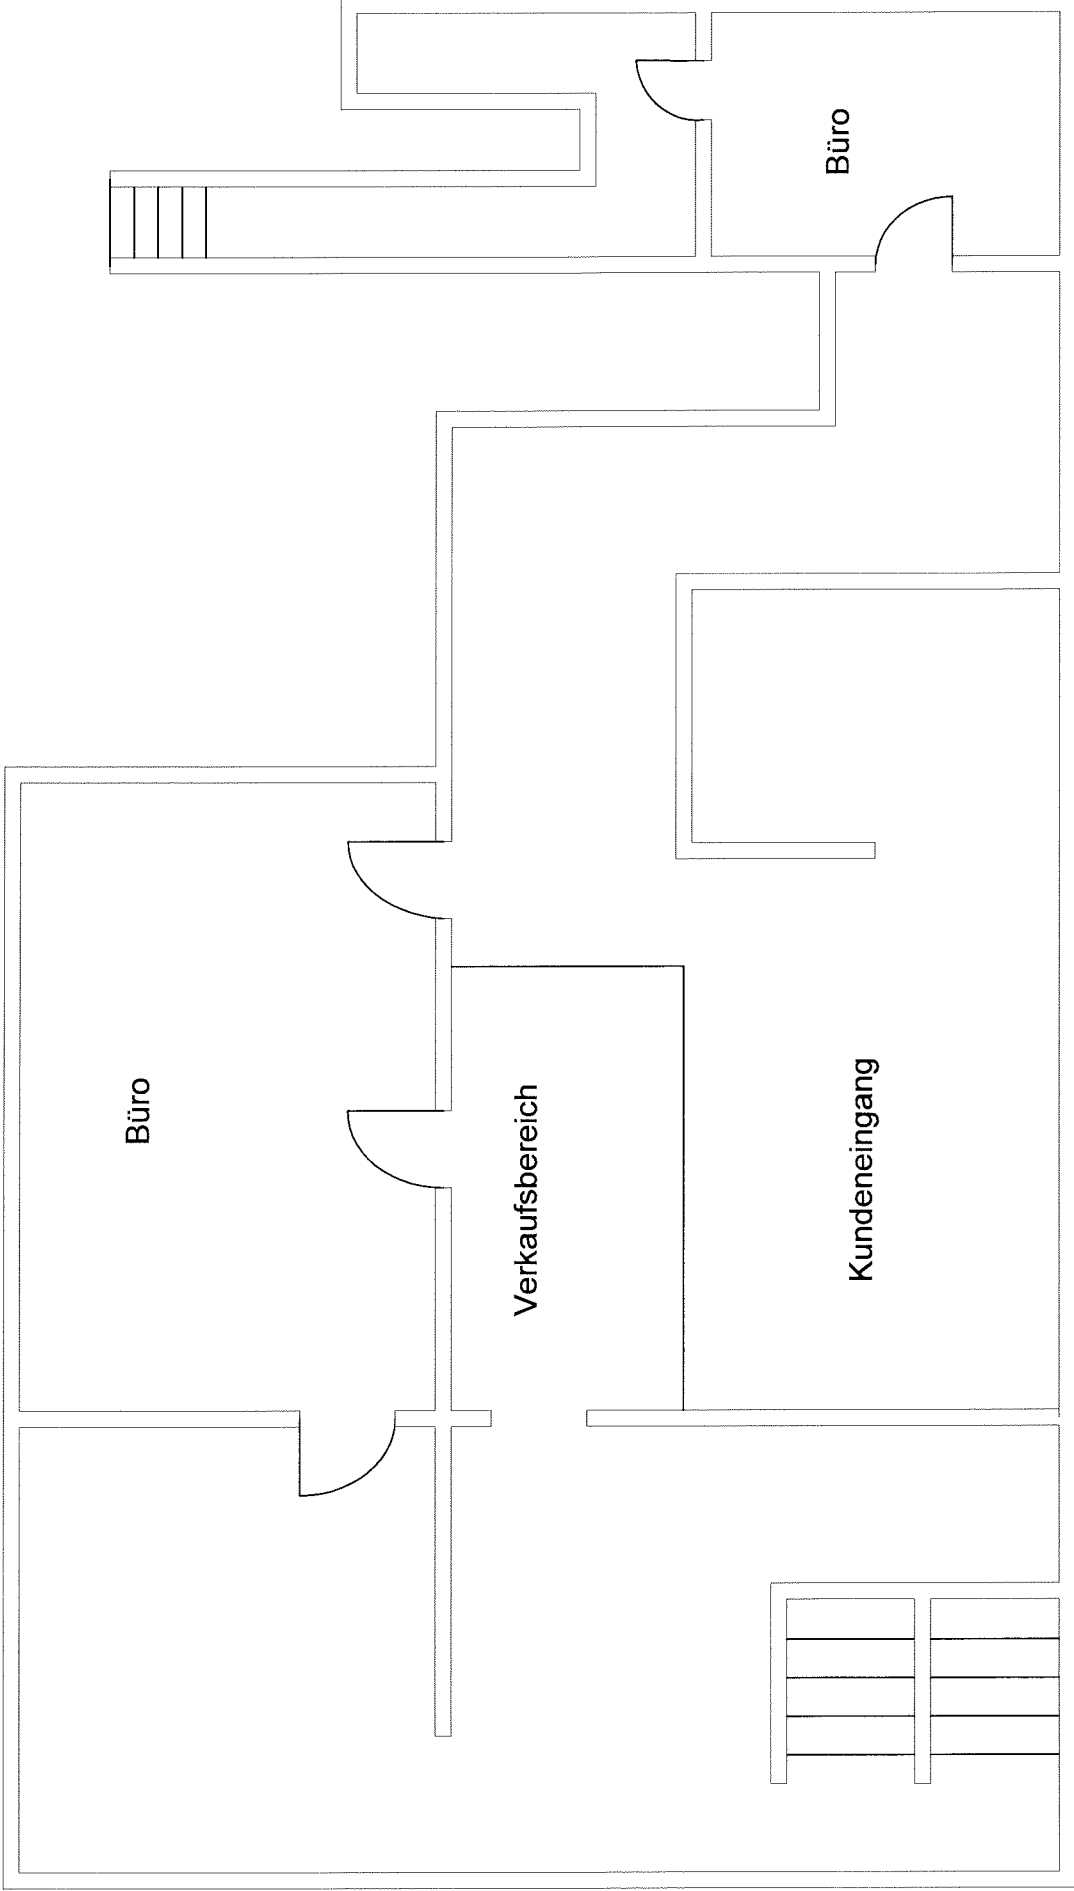

SWAT4

Pläne zu den original SWAT4 Singleplayer Missionen

Mission 01
Food Wall Restaurant
Erdgeschoss

Startpunkt

Mission 01
Food Wall Restaurant
Obergeschoss

Mission 02
Fairfax Residence
Erdgeschoss

Startpunkt 2

Mission 02
Fairfax Residence
Kellergeschoss

Mission 03
Qwik Fuel Convenience Store

Mission 04
A-Bomb Nightclub
Erdgeschoss

Zweite Ebene

Mission 04
A-Bomb Nightclub
Obergeschoss

Mission 05
Victory Imports Autocenter
Erdgeschoss