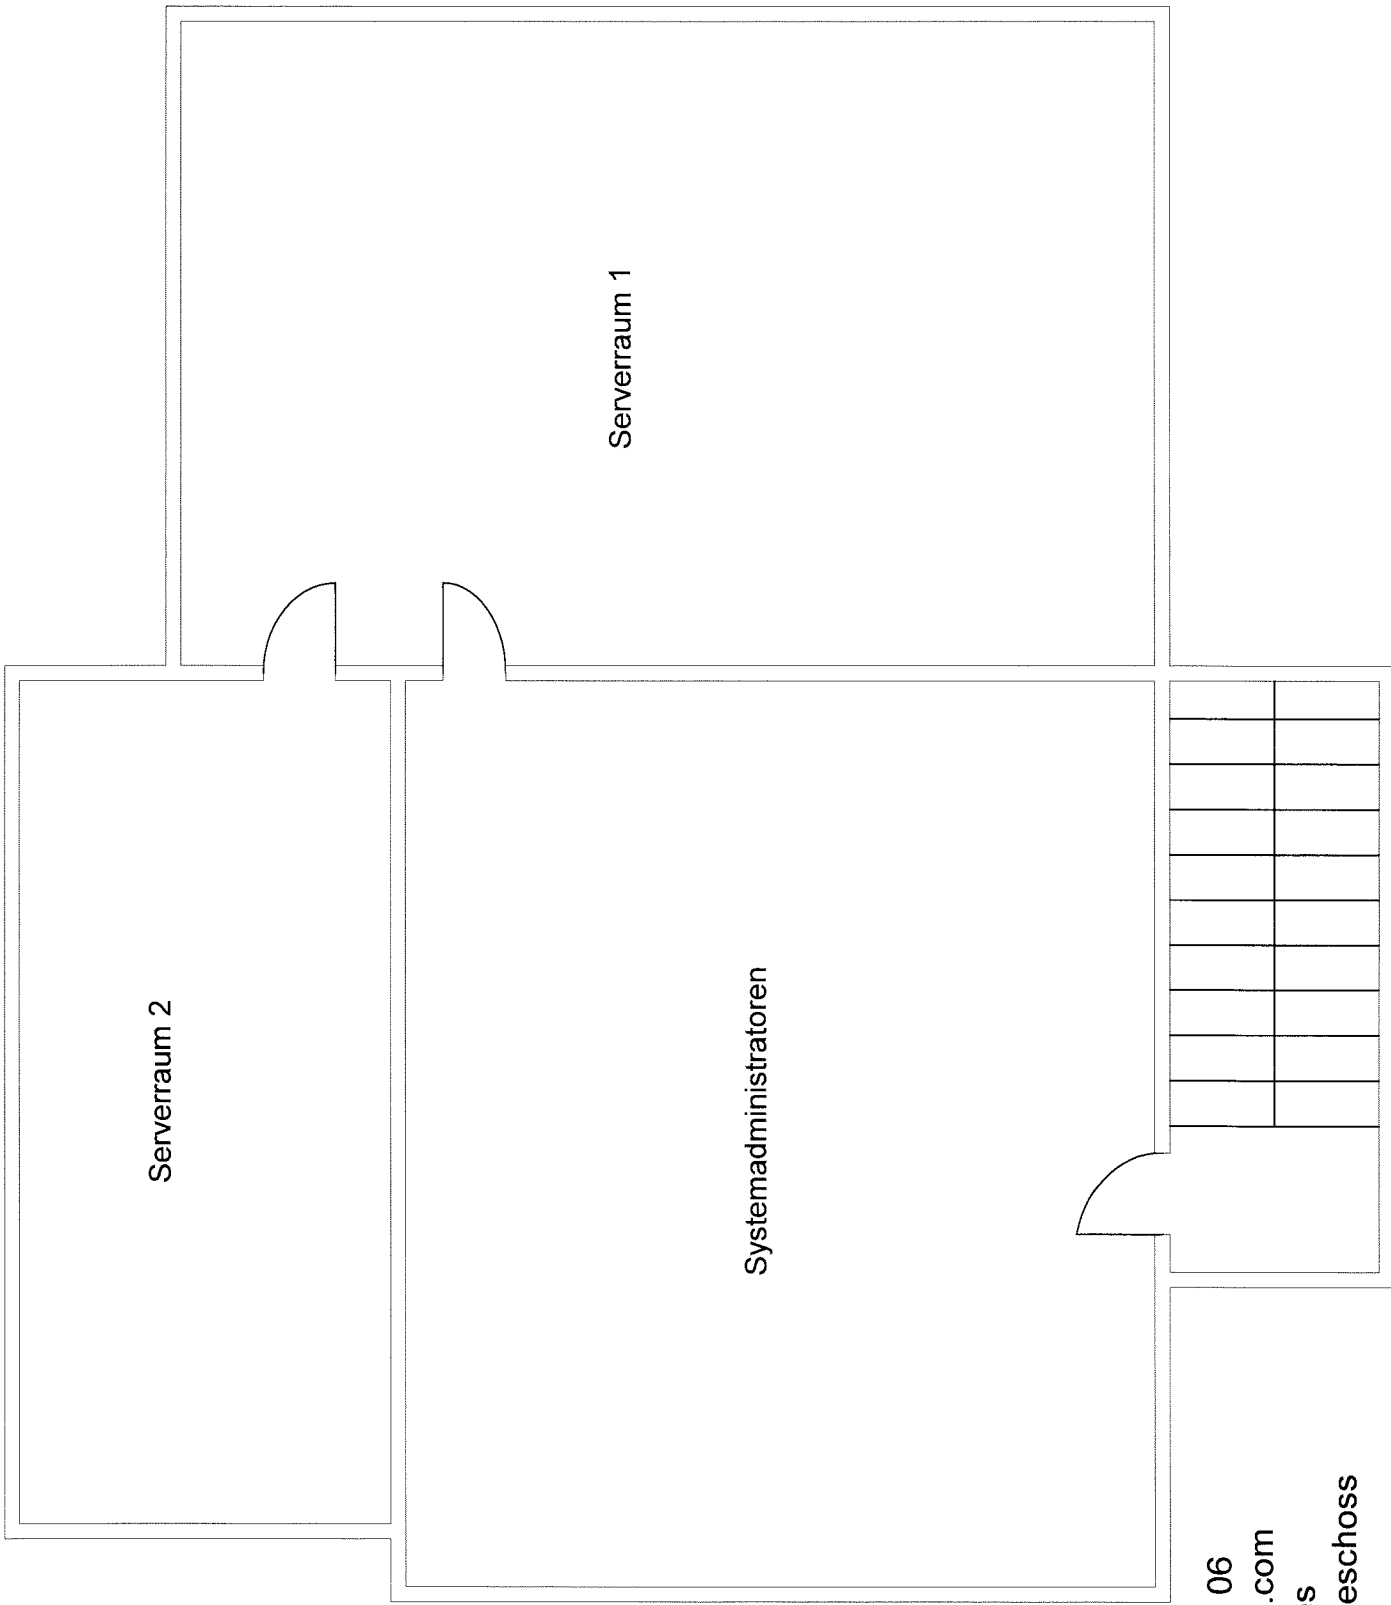

Serverraum 1

Serverraum 2

Systemadministratoren

Mission 06
Redlibary.com
Offices
erstes Obergeschoss