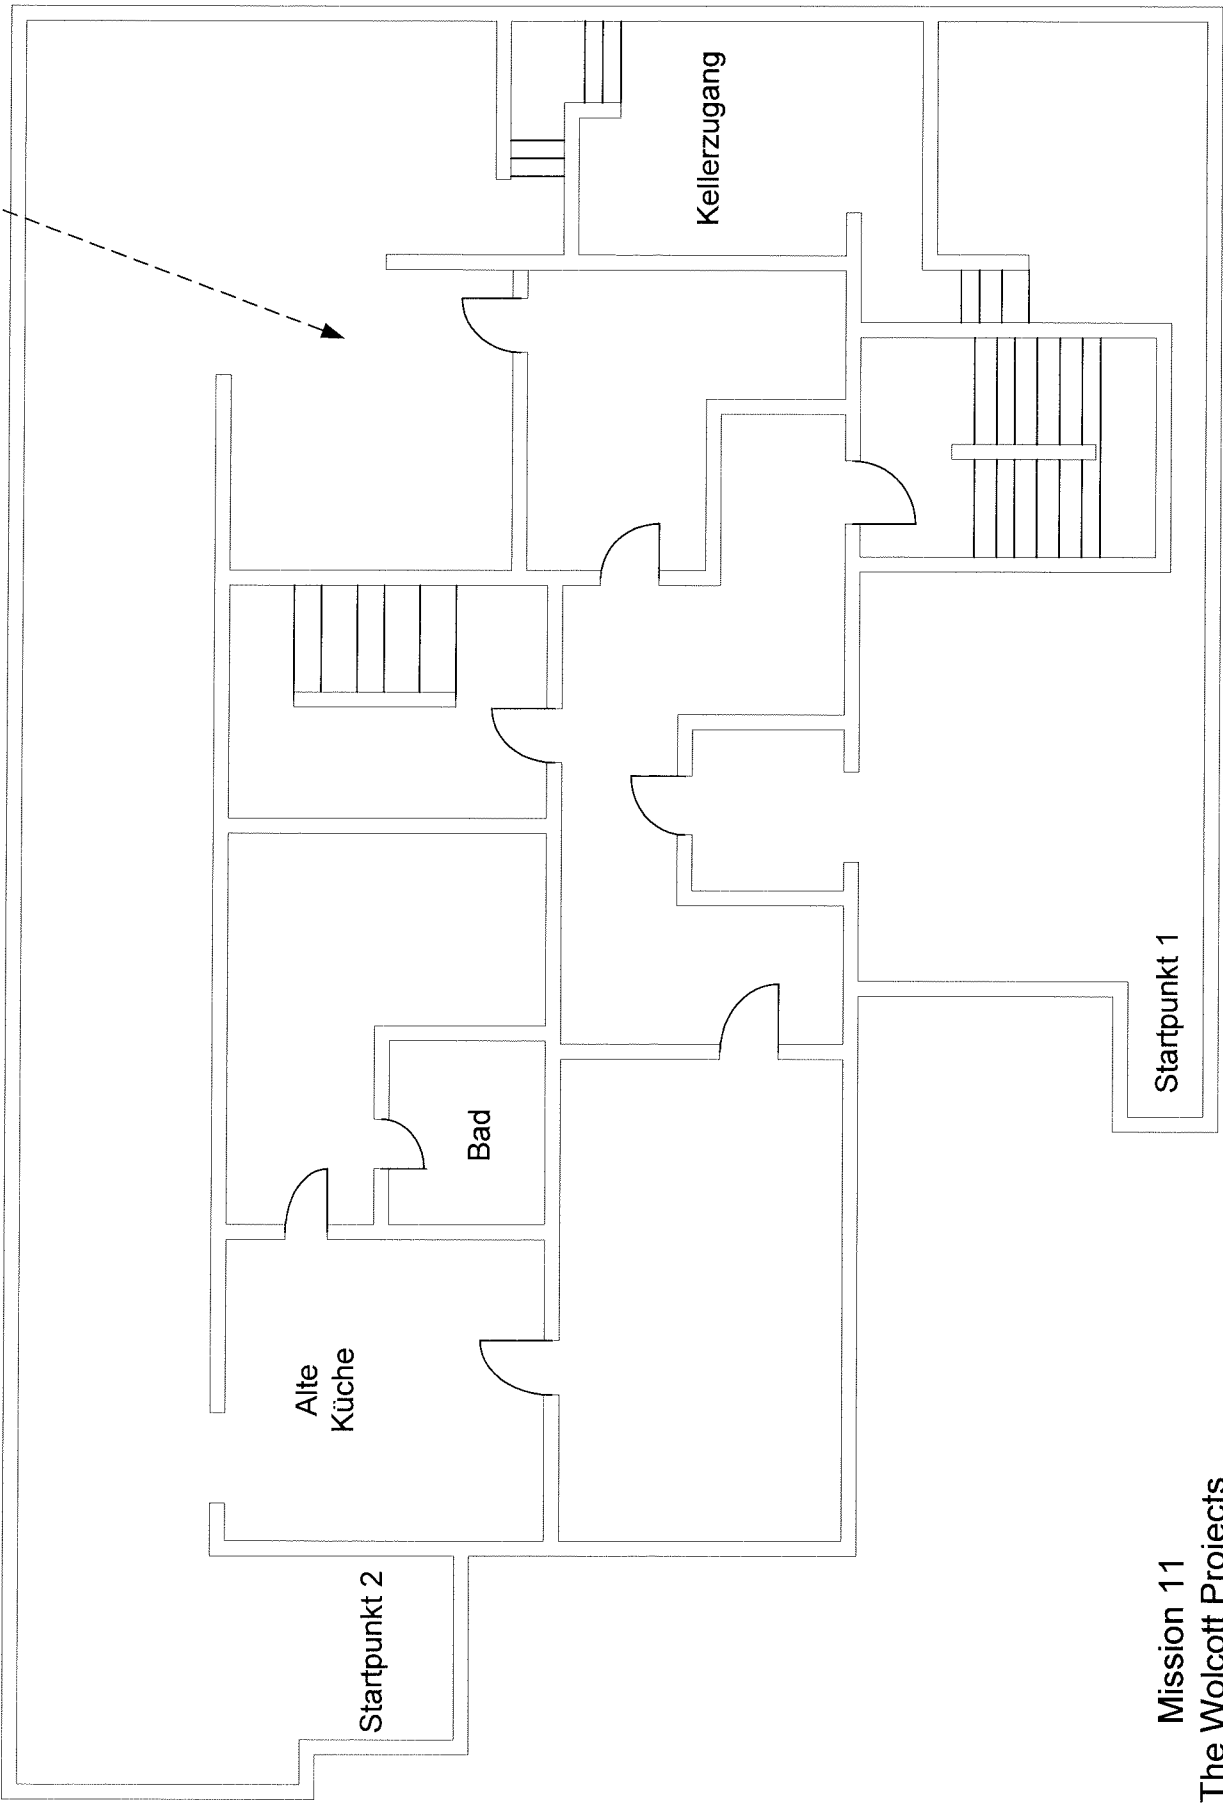

SWAT4

Pläne zu den original SWAT4 Singleplayer Missionen

Mission 01
Food Wall Restaurant
Erdgeschoss

Startpunkt

Mission 01
Food Wall Restaurant
Obergeschoss

Mission 02
Fairfax Residence
Erdgeschoss

Startpunkt 2

Warenhaus / Lager

WC

Wäschebereich

Wäschebereich

Ebene 2
Lager
Plattform

WC

Mission 07
Northside Vending
and Amusements
Erdgeschoss

Mission 07
Northside Vending and Amusements
Kellergeschoss

Mission 09 - Children of Taronne Tenement - Erdgeschoss

Mission 09
Children of Taronne
Tenement
Obergeschoss

Mission 09
Children of Taronne
Tenement
Kellergeschoss

Mission 10
St. Michael's Medical Center
Erdgeschoss

Mission 10
St. Michael's Medical Center
Kellergeschoss

Sierra 1

Mission 11
The Wolcott Projects
Erdgeschoss

Mission 11
The Wolcott Projects
Obergeschoss

Mission 11
The Wolcott Projects
Kellergeschoss

Sierra 1