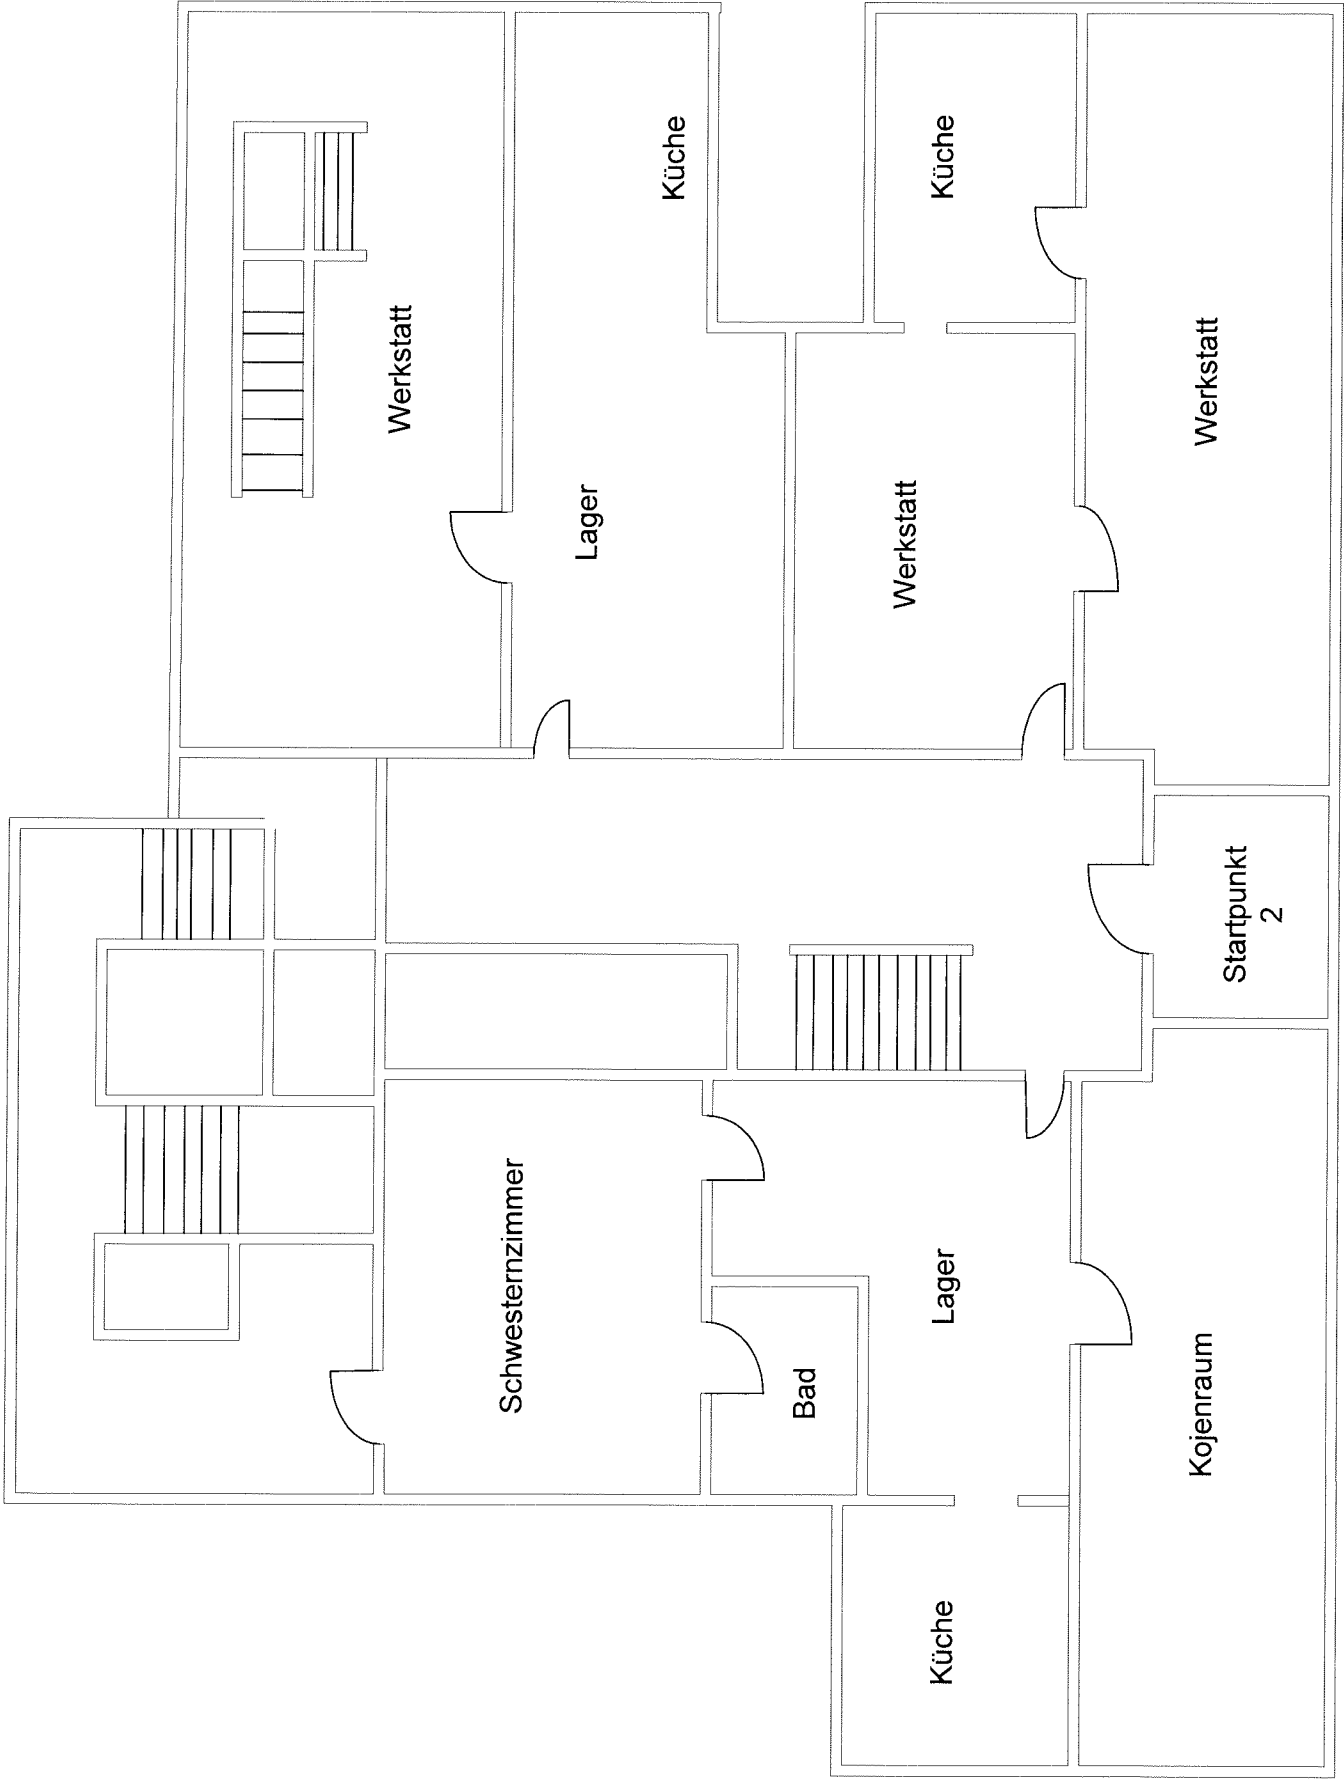

Warenhaus / Lager

WC

Wäschebereich

Wäschebereich

Ebene 2
Lager
Plattform

WC

Mission 07
Northside Vending
and Amusements
Erdgeschoss

Mission 07
Northside Vending and Amusements
Kellergeschoss

Mission 08
Duplessis Wholesale
Diamond Center
Erdgeschoss

Sicherheitsdienst

Startpunkt 1

Mission 08
Duplessis Wholesale
Diamond Center
Obergeschoss

Mission 08
Duplessis Wholesale
Diamond Center
Kellergeschoss

Mission 09 - Children of Taronne Tenement - Erdgeschoss

Mission 09
Children of Taronne
Tenement
Obergeschoss

Mission 09
Children of Taronne
Tenement
Kellergeschoss

Mission 10
St. Michael's Medical Center
Erdgeschoss

Mission 10
St. Michael's Medical Center
Kellergeschoss

Sierra 1

Mission 11
The Wolcott Projects
Erdgeschoss

Mission 11
The Wolcott Projects
Obergeschoss

Mission 11
The Wolcott Projects
Kellergeschoss

Sierra 1