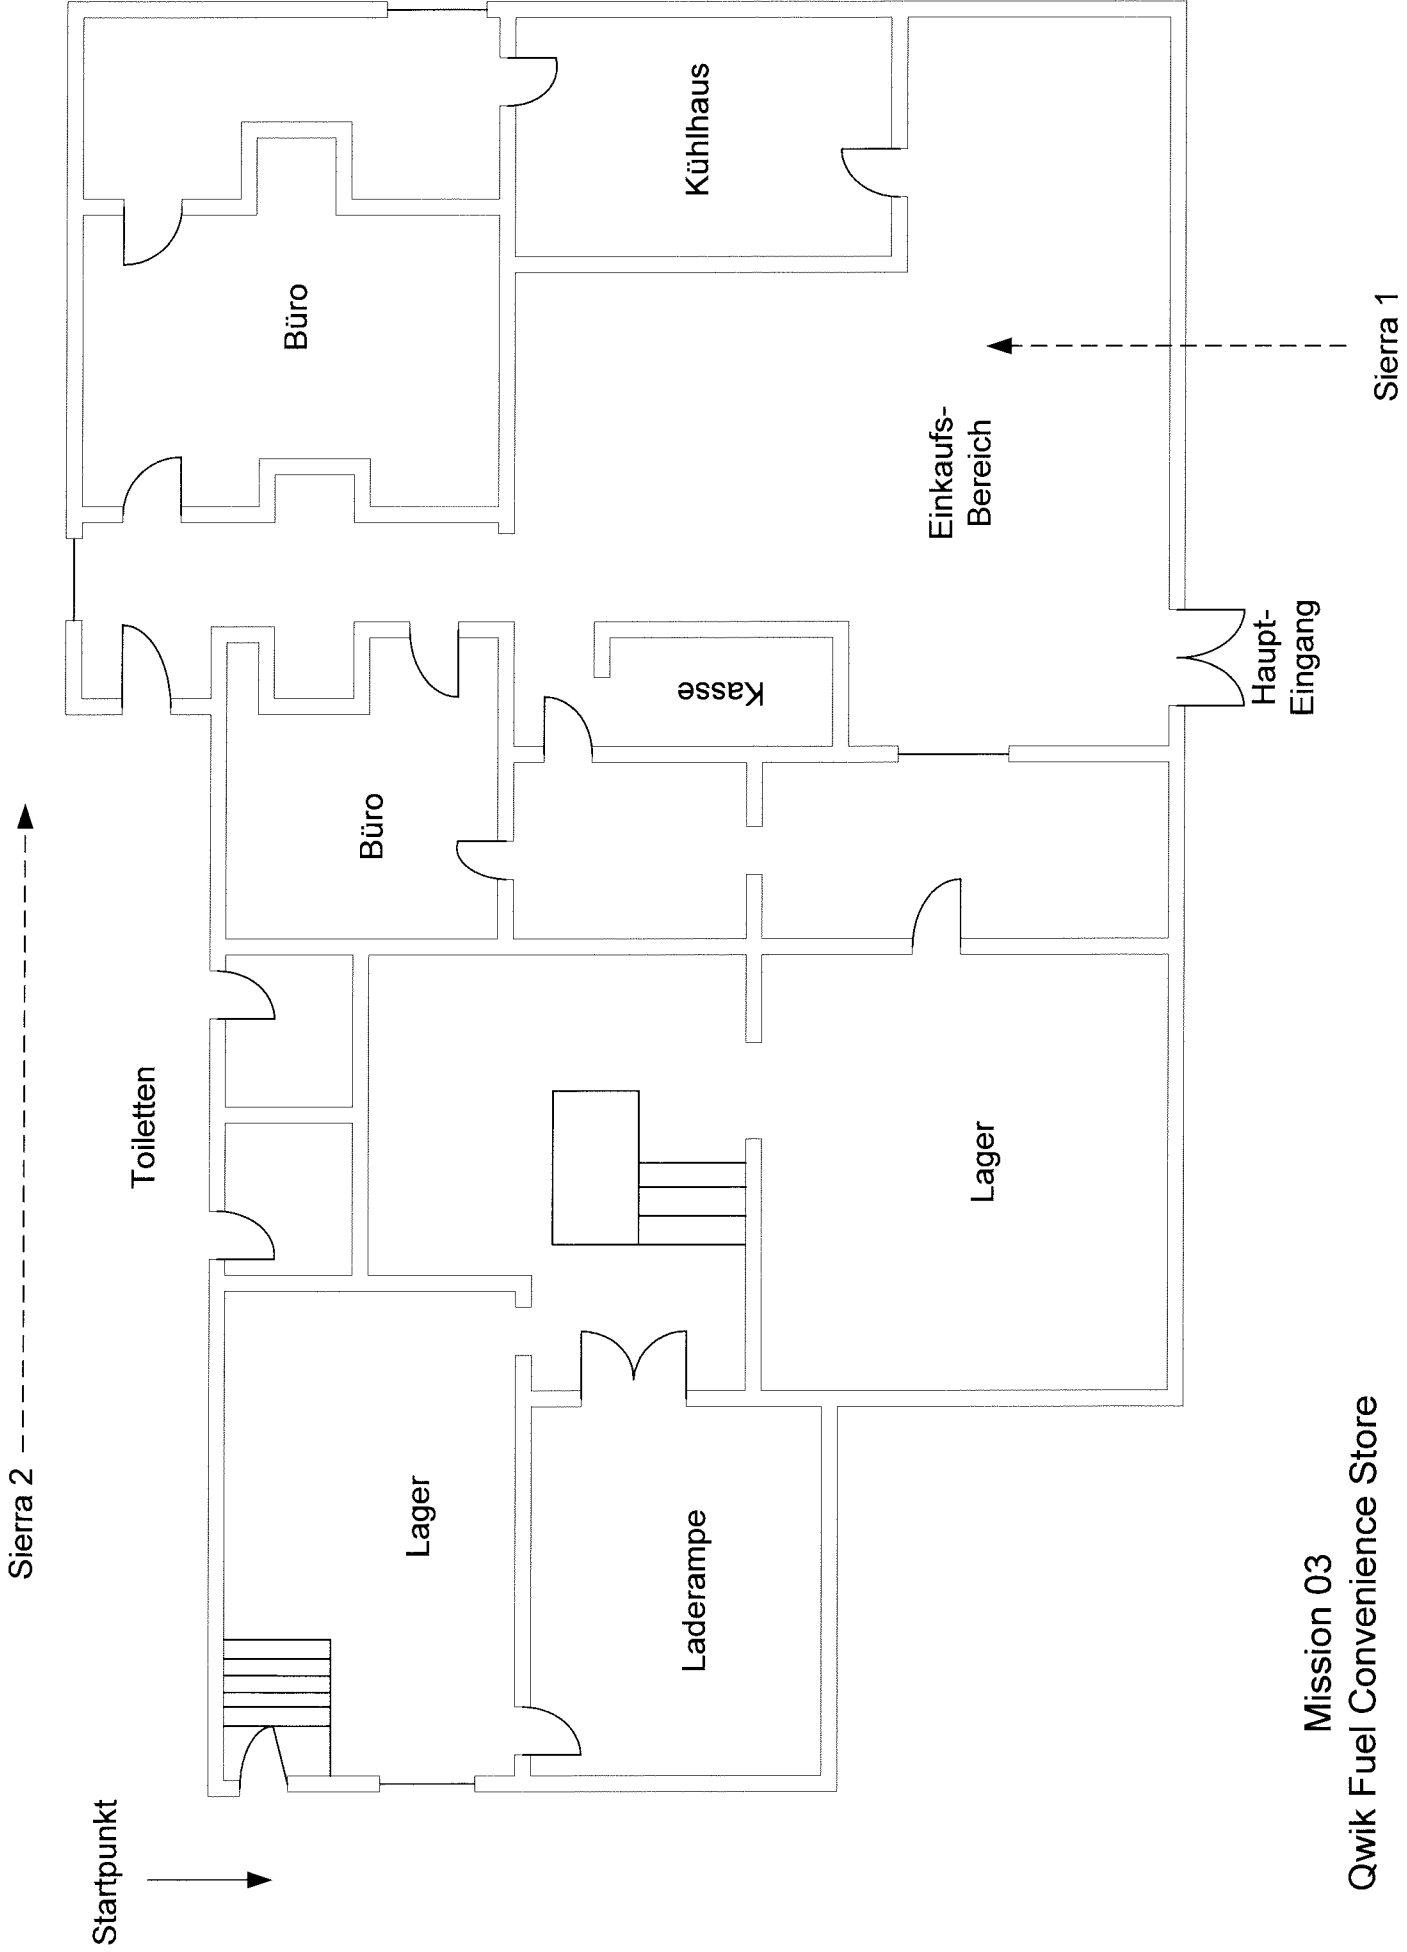

SWAT4

Pläne zu den original SWAT4 Singleplayer Missionen

Mission 01
Food Wall Restaurant
Erdgeschoss

Startpunkt

Mission 01
Food Wall Restaurant
Obergeschoss

Mission 02
Fairfax Residence
Erdgeschoss

Startpunkt 2

Mission 02
Fairfax Residence
Kellergeschoss

Mission 03
Qwik Fuel Convenience Store

Mission 04
A-Bomb Nightclub
Erdgeschoss

Zweite Ebene

Mission 04
A-Bomb Nightclub
Obergeschoss

Mission 05
Victory Imports Autocenter
Erdgeschoss