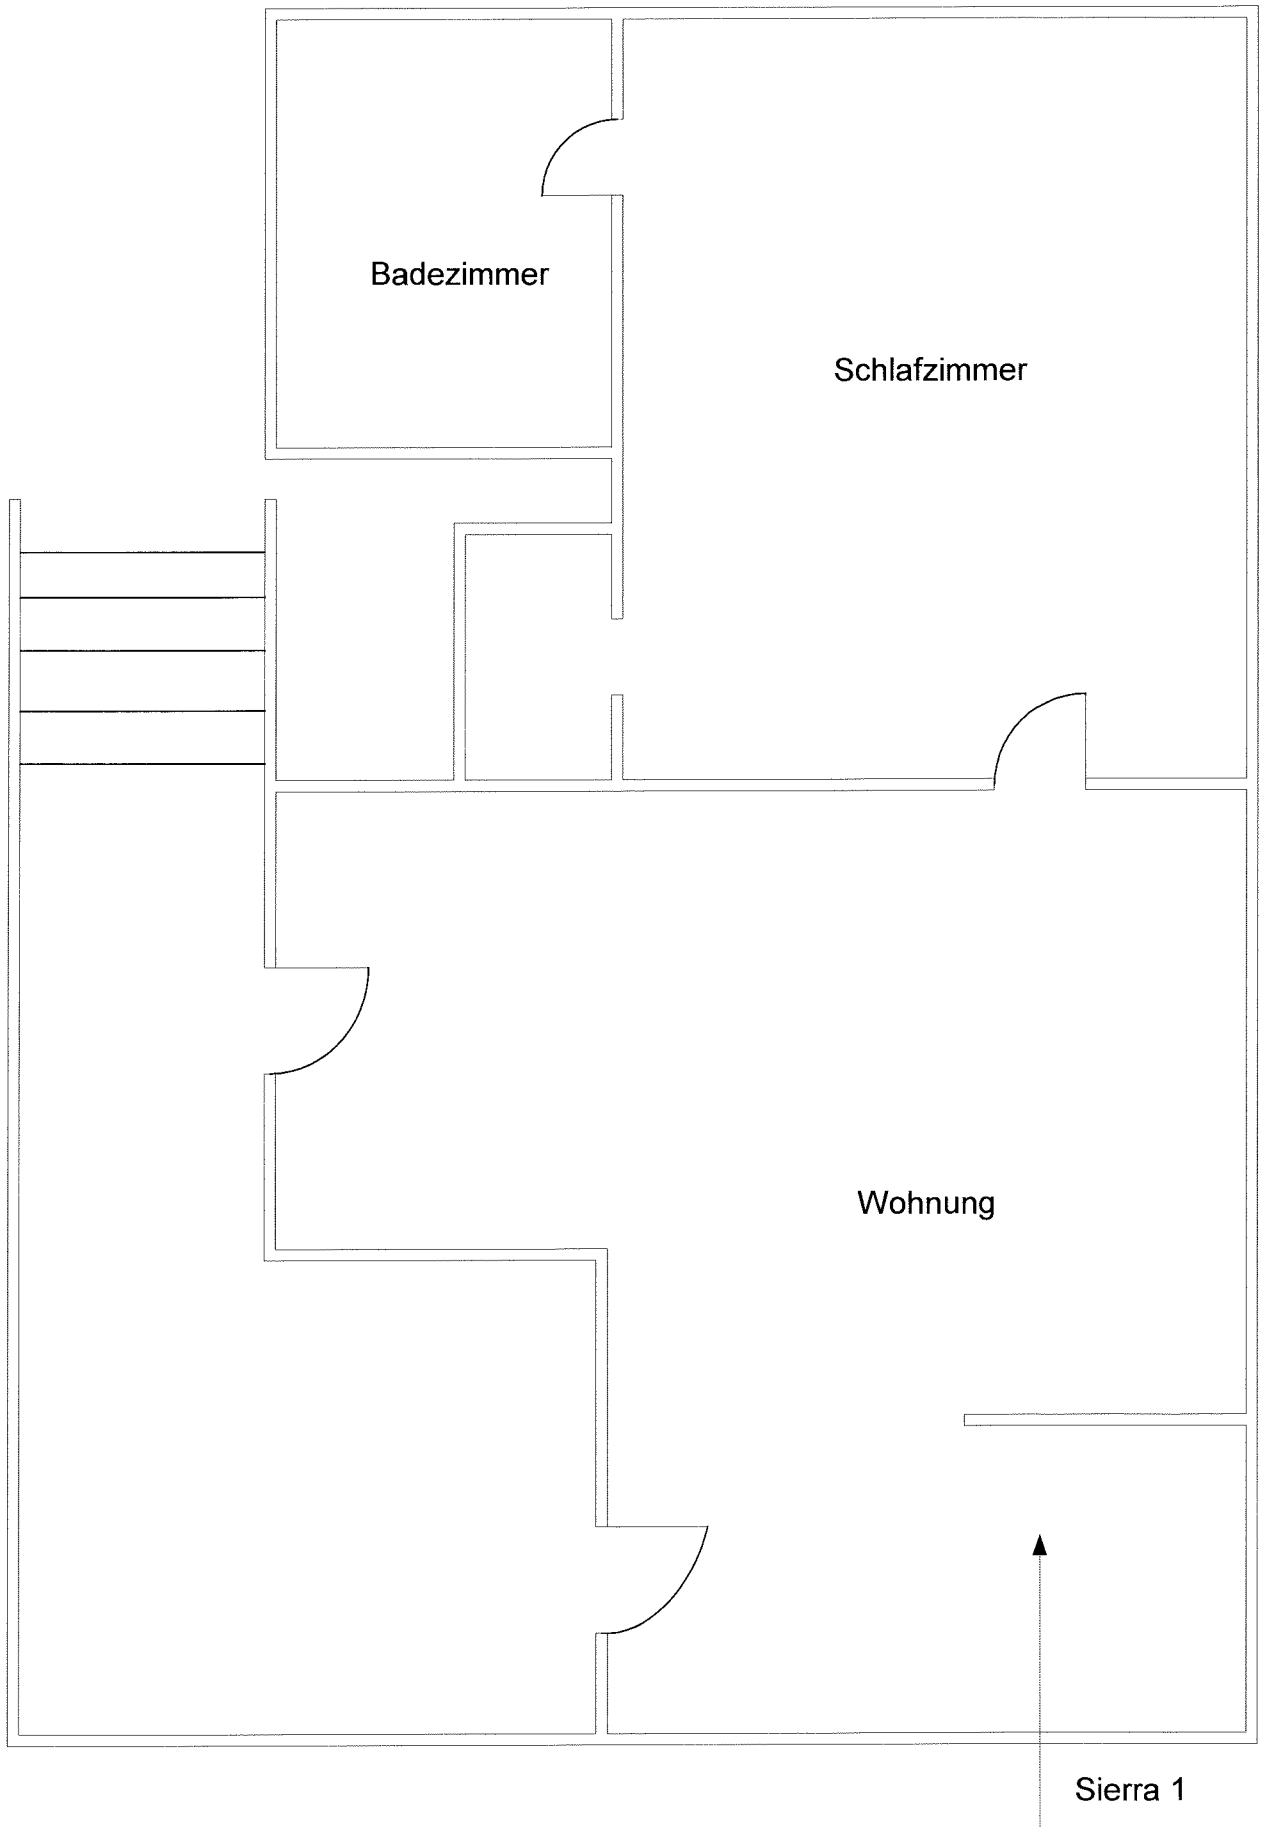

SWAT4

Pläne zu den original SWAT4 Singleplayer Missionen

Mission 01
Food Wall Restaurant
Erdgeschoss

Startpunkt

Mission 01
Food Wall Restaurant
Obergeschoss

Mission 02
Fairfax Residence
Erdgeschoss

Startpunkt 2

Mission 02
Fairfax Residence
Kellergeschoss

Mission 03
Qwik Fuel Convenience Store

Mission 04
A-Bomb Nightclub
Erdgeschoss

Zweite Ebene

Mission 04
A-Bomb Nightclub
Obergeschoss

Mission 05
Victory Imports Autocenter
Erdgeschoss