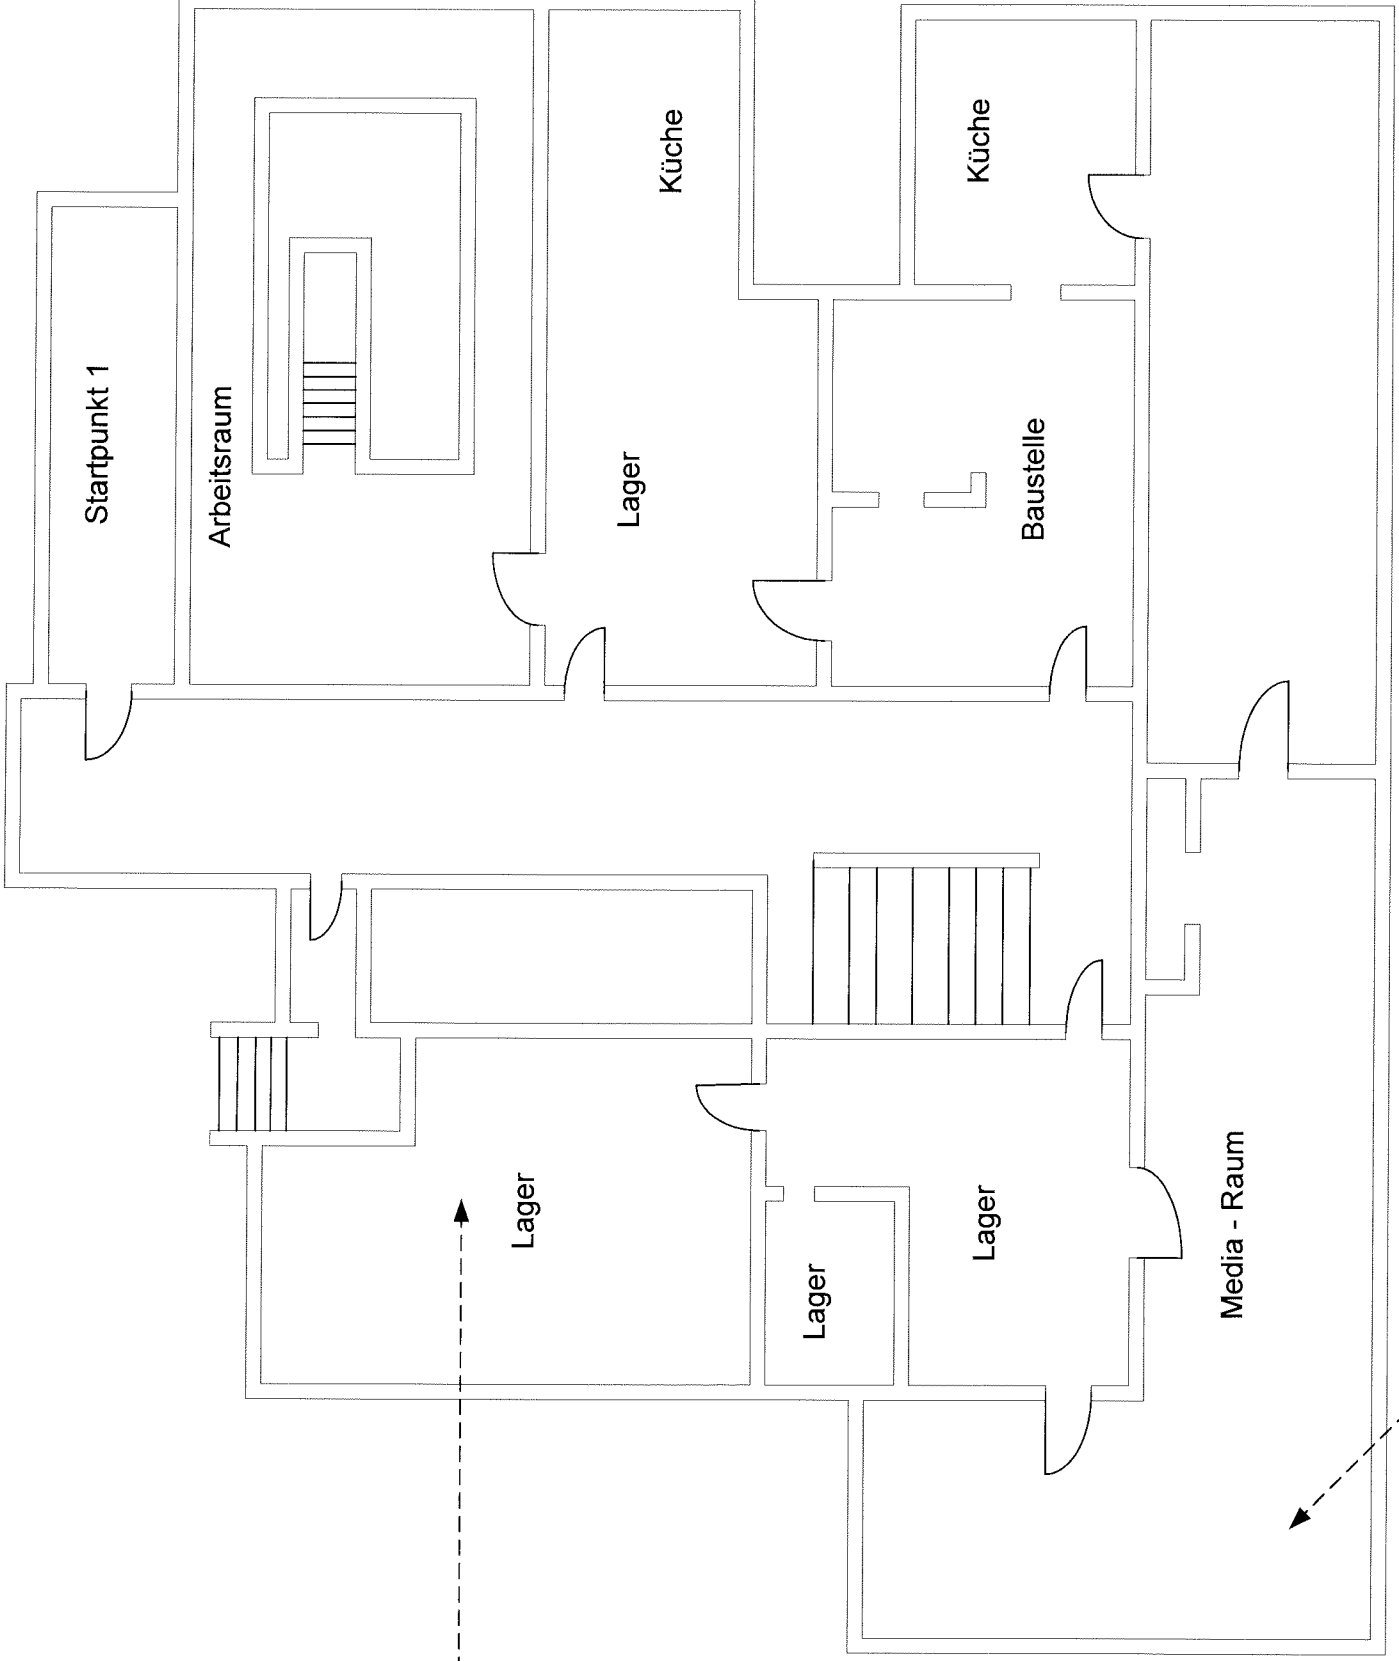

SWAT4

Pläne zu den original SWAT4 Singleplayer Missionen

Mission 01
Food Wall Restaurant
Erdgeschoss

Startpunkt

Mission 01
Food Wall Restaurant
Obergeschoss

Mission 02
Fairfax Residence
Erdgeschoss

Startpunkt 2

Mission 08
Duplessis Wholesale
Diamond Center
Erdgeschoss

Sicherheitsdienst

Startpunkt 1

Mission 08
Duplessis Wholesale
Diamond Center
Obergeschoss

Mission 08
Duplessis Wholesale
Diamond Center
Kellergeschoss

Mission 09 - Children of Taronne Tenement - Erdgeschoss

Mission 09
Children of Taronne
Tenement
Obergeschoss

Mission 09
Children of Taronne
Tenement
Kellergeschoss

Mission 10
St. Michael's Medical Center
Erdgeschoss

Mission 10
St. Michael's Medical Center
Kellergeschoss

Sierra 1

Mission 11
The Wolcott Projects
Erdgeschoss

Mission 11
The Wolcott Projects
Obergeschoss

Mission 11
The Wolcott Projects
Kellergeschoss

Sierra 1