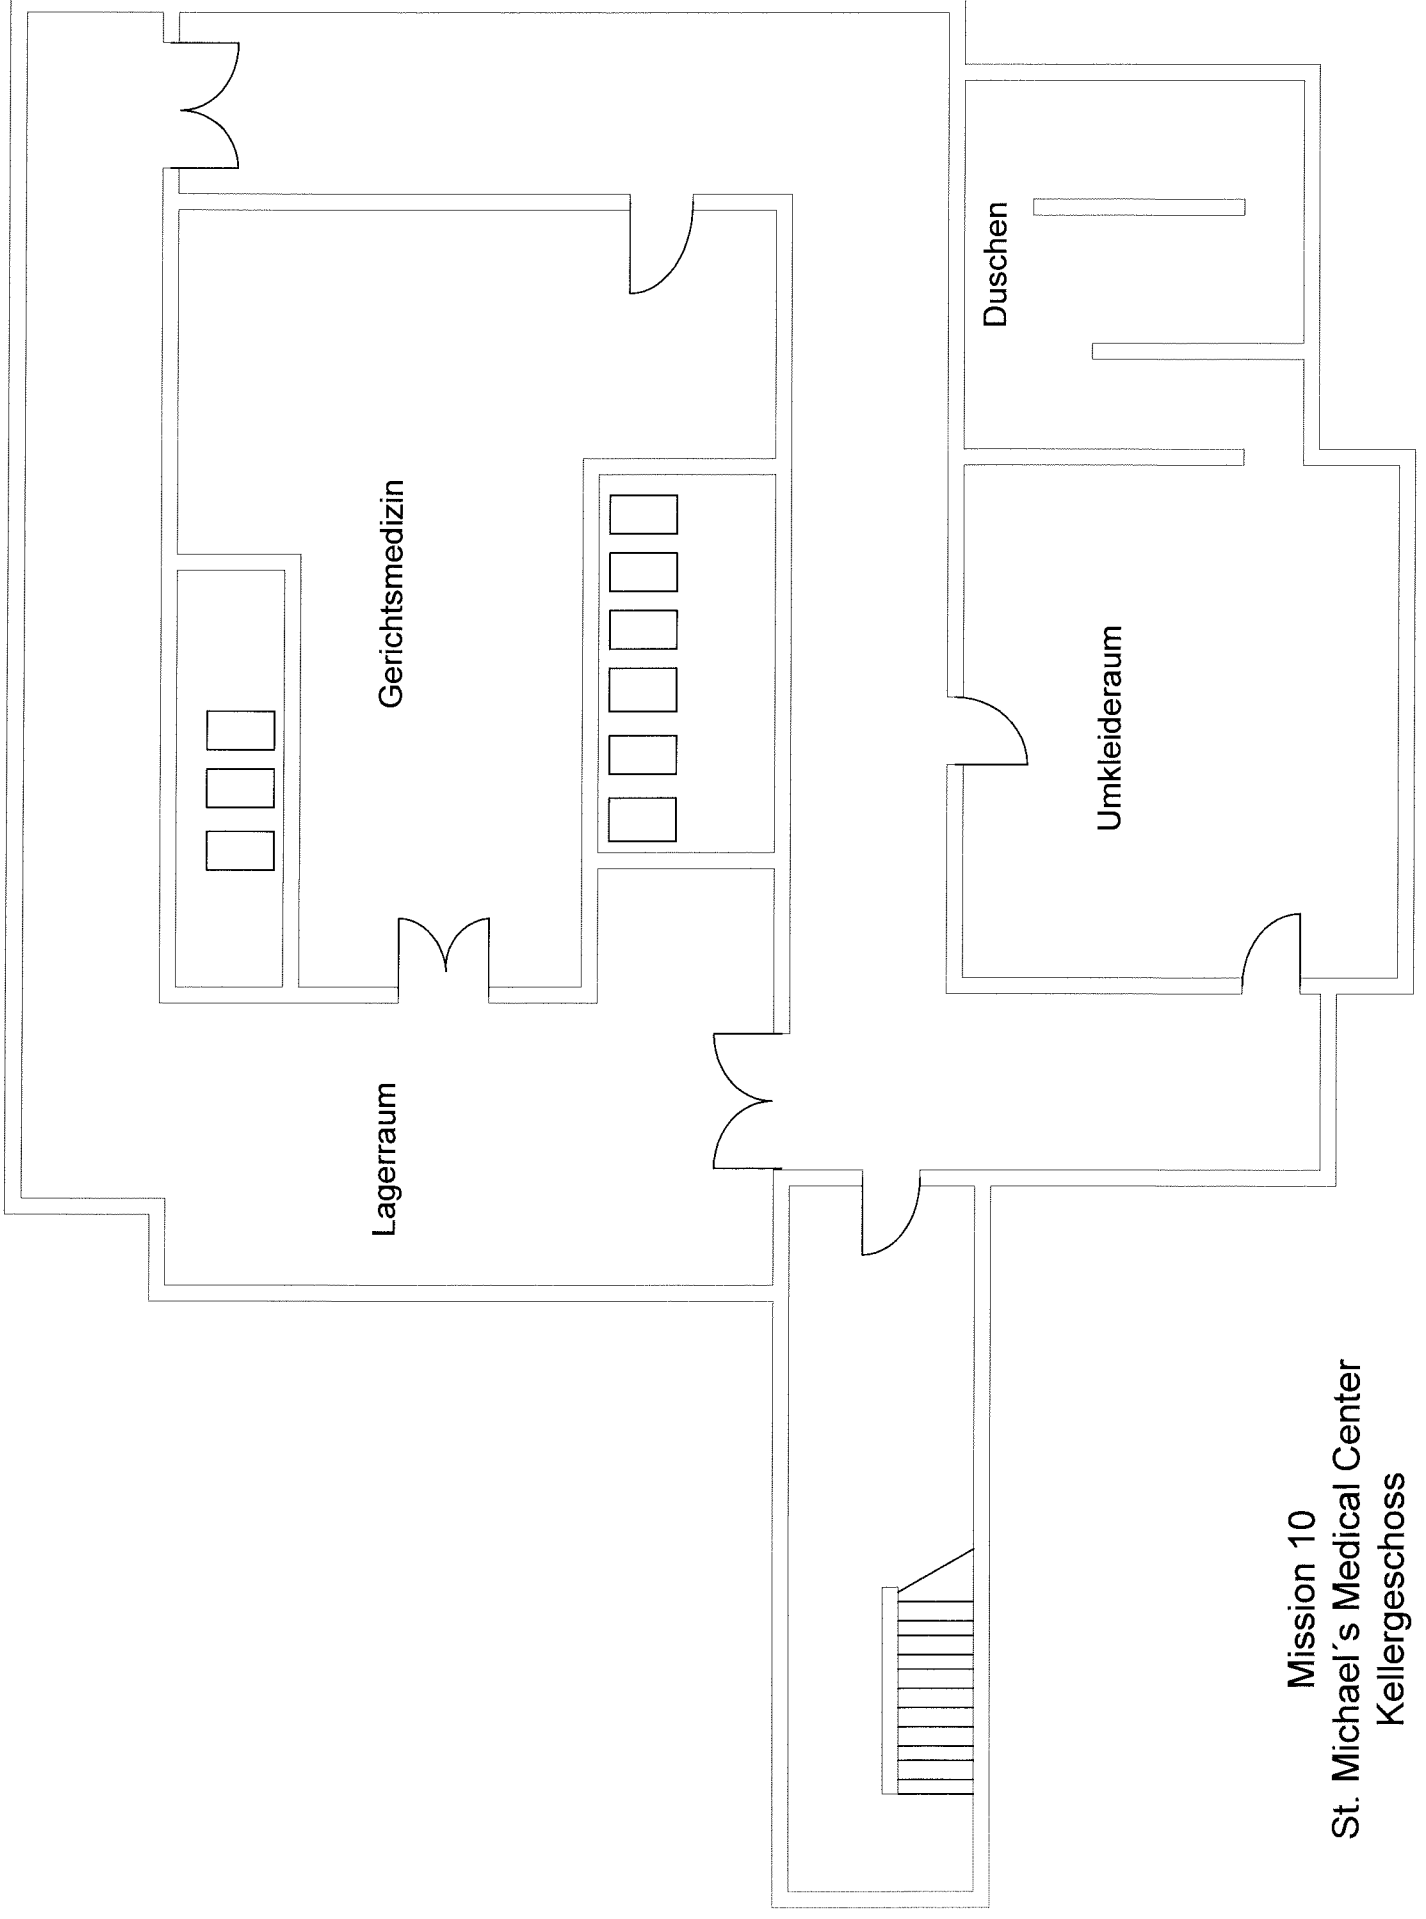

SWAT4

Pläne zu den original SWAT4 Singleplayer Missionen

Mission 01
Food Wall Restaurant
Erdgeschoss

Startpunkt

Mission 01
Food Wall Restaurant
Obergeschoss

Mission 02
Fairfax Residence
Erdgeschoss

Startpunkt 2

Warenhaus / Lager

WC

Wäschebereich

Wäschebereich

Ebene 2
Lager
Plattform

WC

Mission 07
Northside Vending
and Amusements
Erdgeschoss

Mission 07
Northside Vending and Amusements
Kellergeschoss

Mission 09 - Children of Taronne Tenement - Erdgeschoss

Mission 09
Children of Taronne
Tenement
Obergeschoss

Mission 09
Children of Taronne
Tenement
Kellergeschoss

Mission 10
St. Michael's Medical Center
Erdgeschoss

Mission 10
St. Michael's Medical Center
Kellergeschoss

Sierra 1

Mission 11
The Wolcott Projects
Erdgeschoss

Mission 11
The Wolcott Projects
Obergeschoss

Mission 11
The Wolcott Projects
Kellergeschoss

Sierra 1