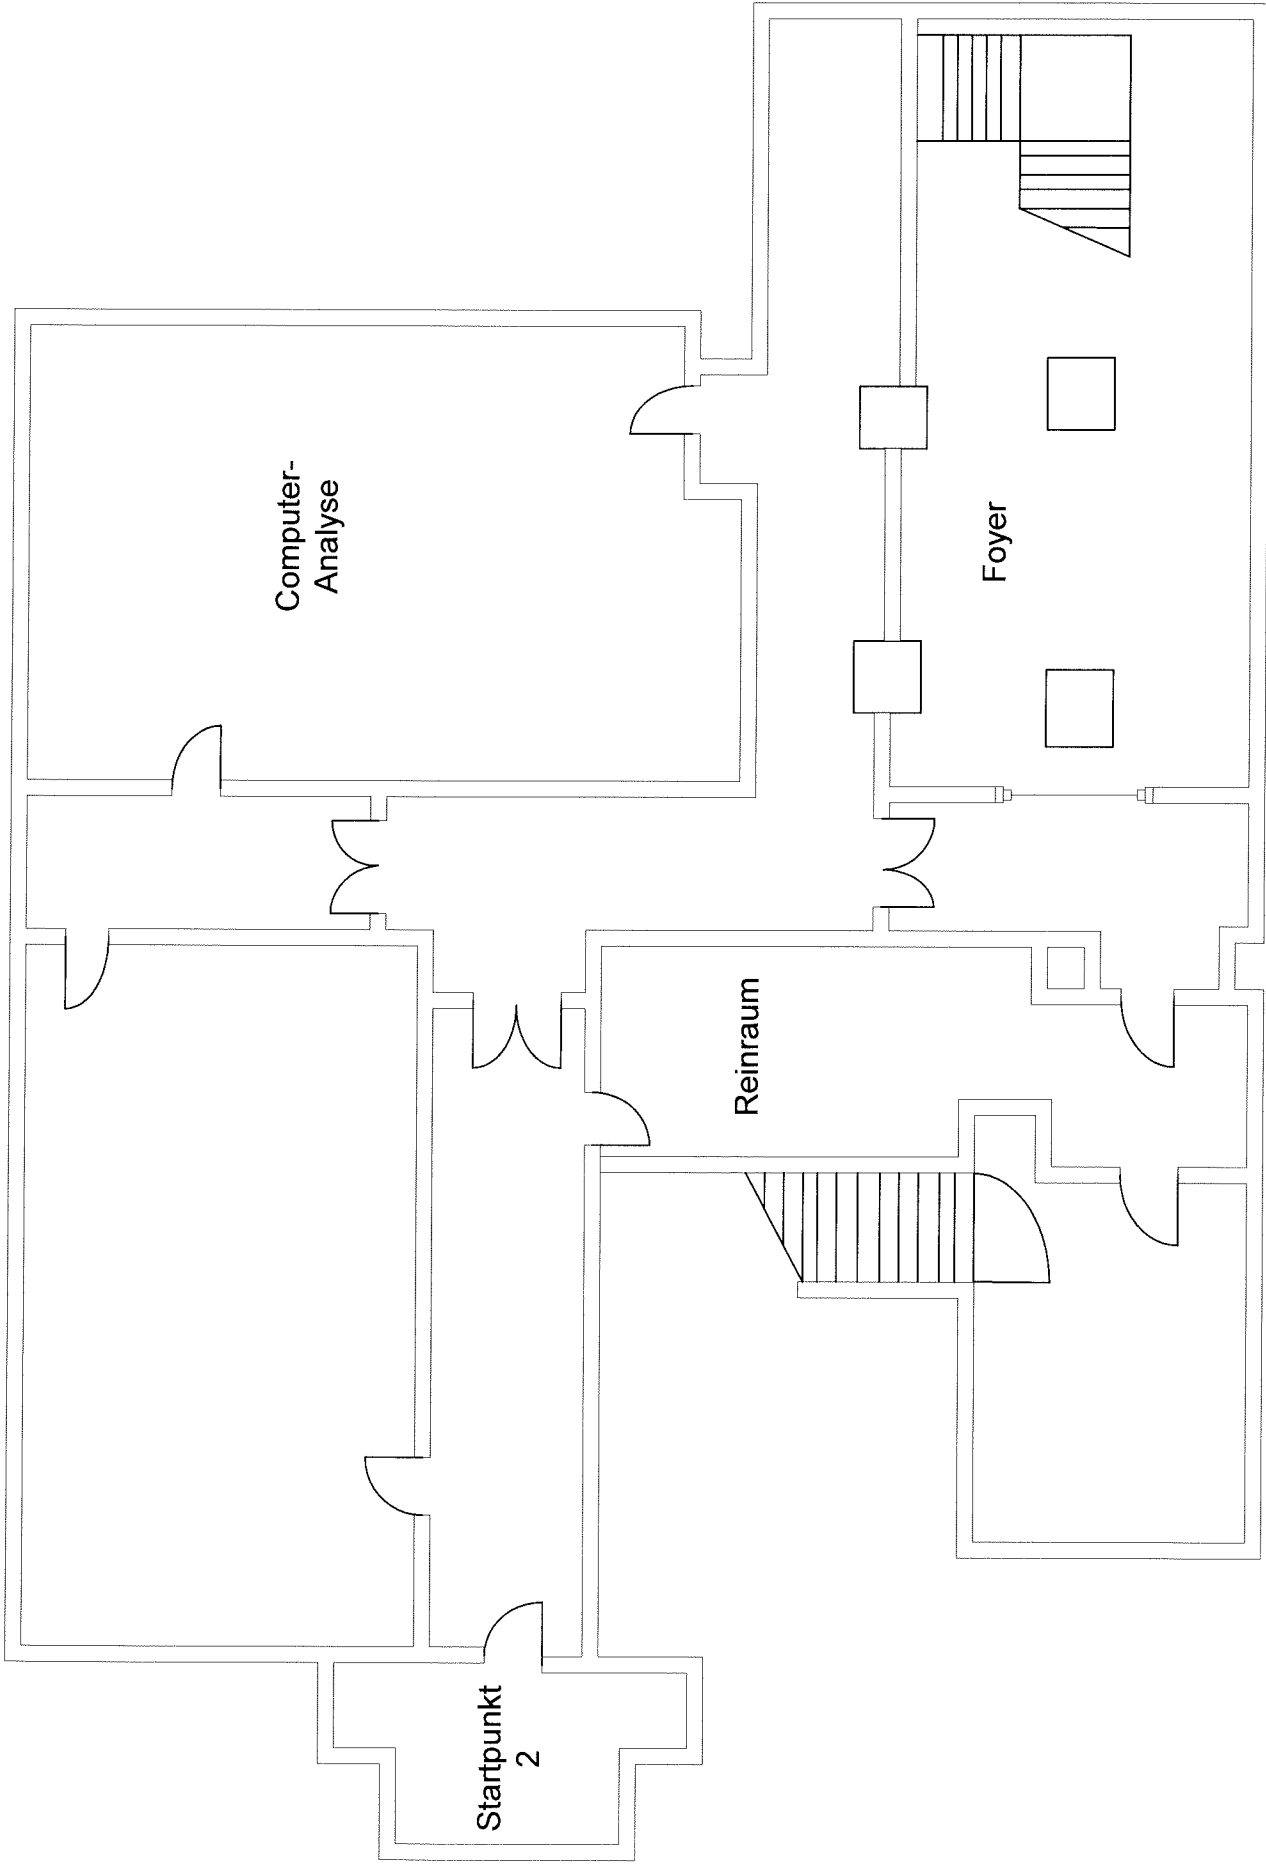

SWAT4

Pläne zu den original SWAT4 Singleplayer Missionen

Mission 01
Food Wall Restaurant
Erdgeschoss

Startpunkt

Mission 01
Food Wall Restaurant
Obergeschoss

Mission 02
Fairfax Residence
Erdgeschoss

Startpunkt 2

Warenhaus / Lager

WC

Wäschebereich

Wäschebereich

Ebene 2
Lager
Plattform

WC

Mission 07
Northside Vending
and Amusements
Erdgeschoss

Mission 07
Northside Vending and Amusements
Kellergeschoss

Mission 10
St. Michael's Medical Center
Kellergeschoss

Sierra 1

Mission 11
The Wolcott Projects
Erdgeschoss

Mission 11
The Wolcott Projects
Obergeschoss

Mission 11
The Wolcott Projects
Kellergeschoss

Sierra 1

Mission 12
The Old Granite Hotel
Erdgeschoss

B = Bomben
 Die Plätze Variieren
 von Runde zu Runde

Mission 12
 The Old Granite Hotel
 Obergeschoss

Mount Threshold Research Center
Erdgeschoss

Mount Threshold Research Center
Obergeschoss