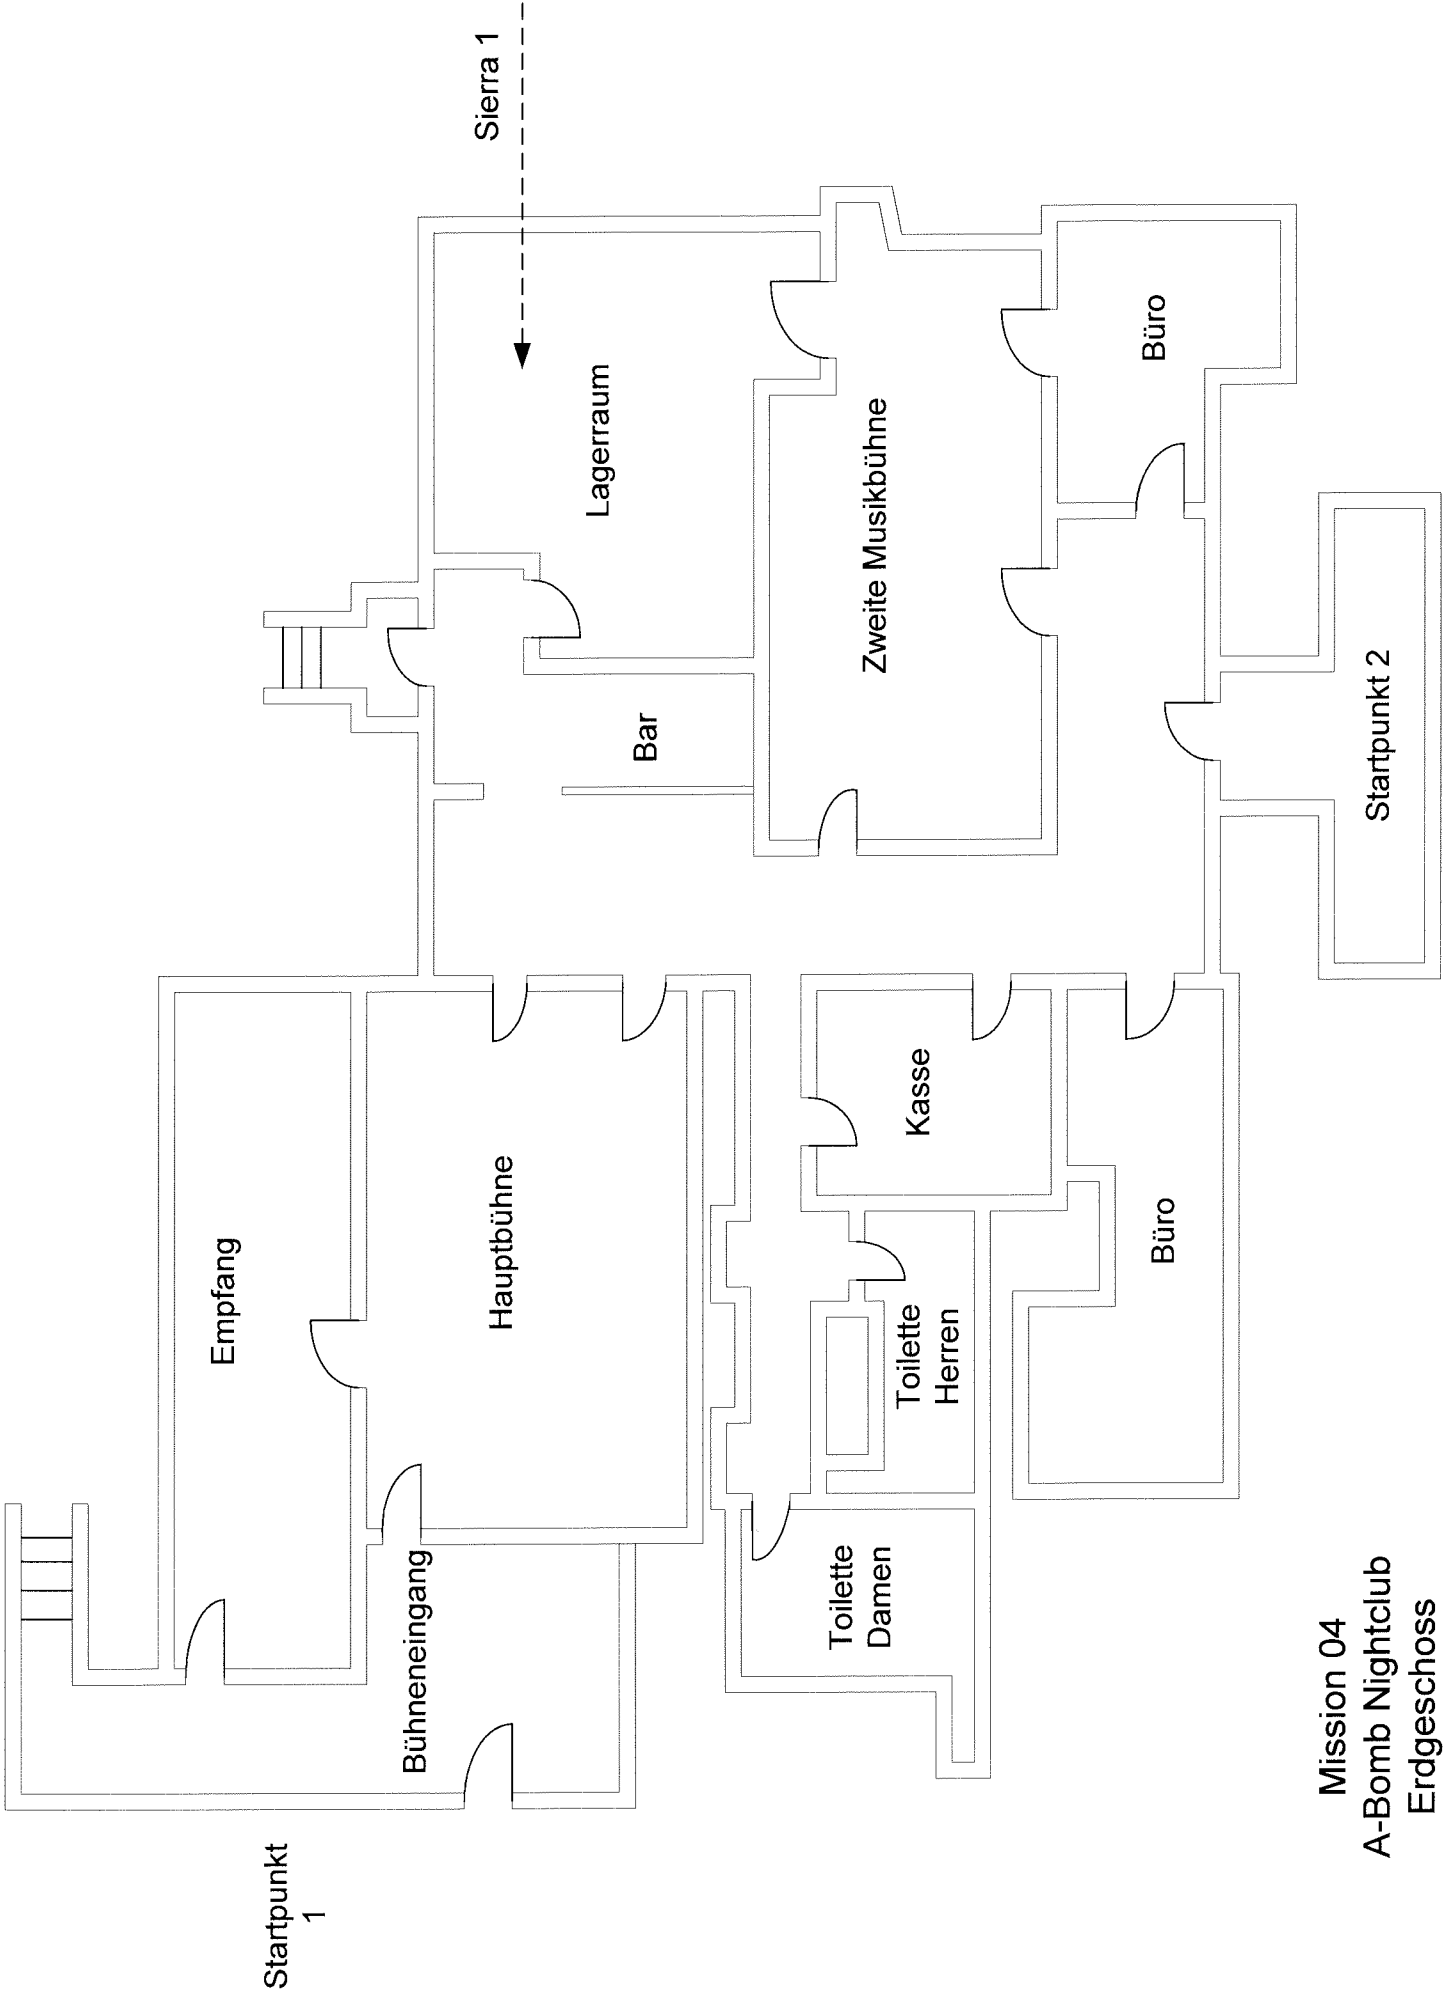

SWAT4

Pläne zu den original SWAT4 Singleplayer Missionen

Mission 01
Food Wall Restaurant
Erdgeschoss

Startpunkt

Mission 01
Food Wall Restaurant
Obergeschoss

Mission 02
Fairfax Residence
Erdgeschoss

Startpunkt 2

Mission 02
Fairfax Residence
Kellergeschoss

Mission 03
Qwik Fuel Convenience Store

Mission 04
A-Bomb Nightclub
Erdgeschoss

Zweite Ebene

Mission 04
A-Bomb Nightclub
Obergeschoss

Mission 05
Victory Imports Autocenter
Erdgeschoss

Mission 05
Victory Imports
Autocenter
Kellergeschoss

Startpunkt 1

Toilette

Startpunkt 2

Mission 05
Victory Imports Auto Center
Dach

Mission 06
Redlibary.com Offices
Erdgeschoss

Serverraum 1

Serverraum 2

Mission 12
The Old Granite Hotel
Erdgeschoss

B = Bomben
 Die Plätze Variieren
 von Runde zu Runde

Mission 12
 The Old Granite Hotel
 Obergeschoss

Mount Threshold Research Center
Erdgeschoss

Mount Threshold Research Center
Obergeschoss