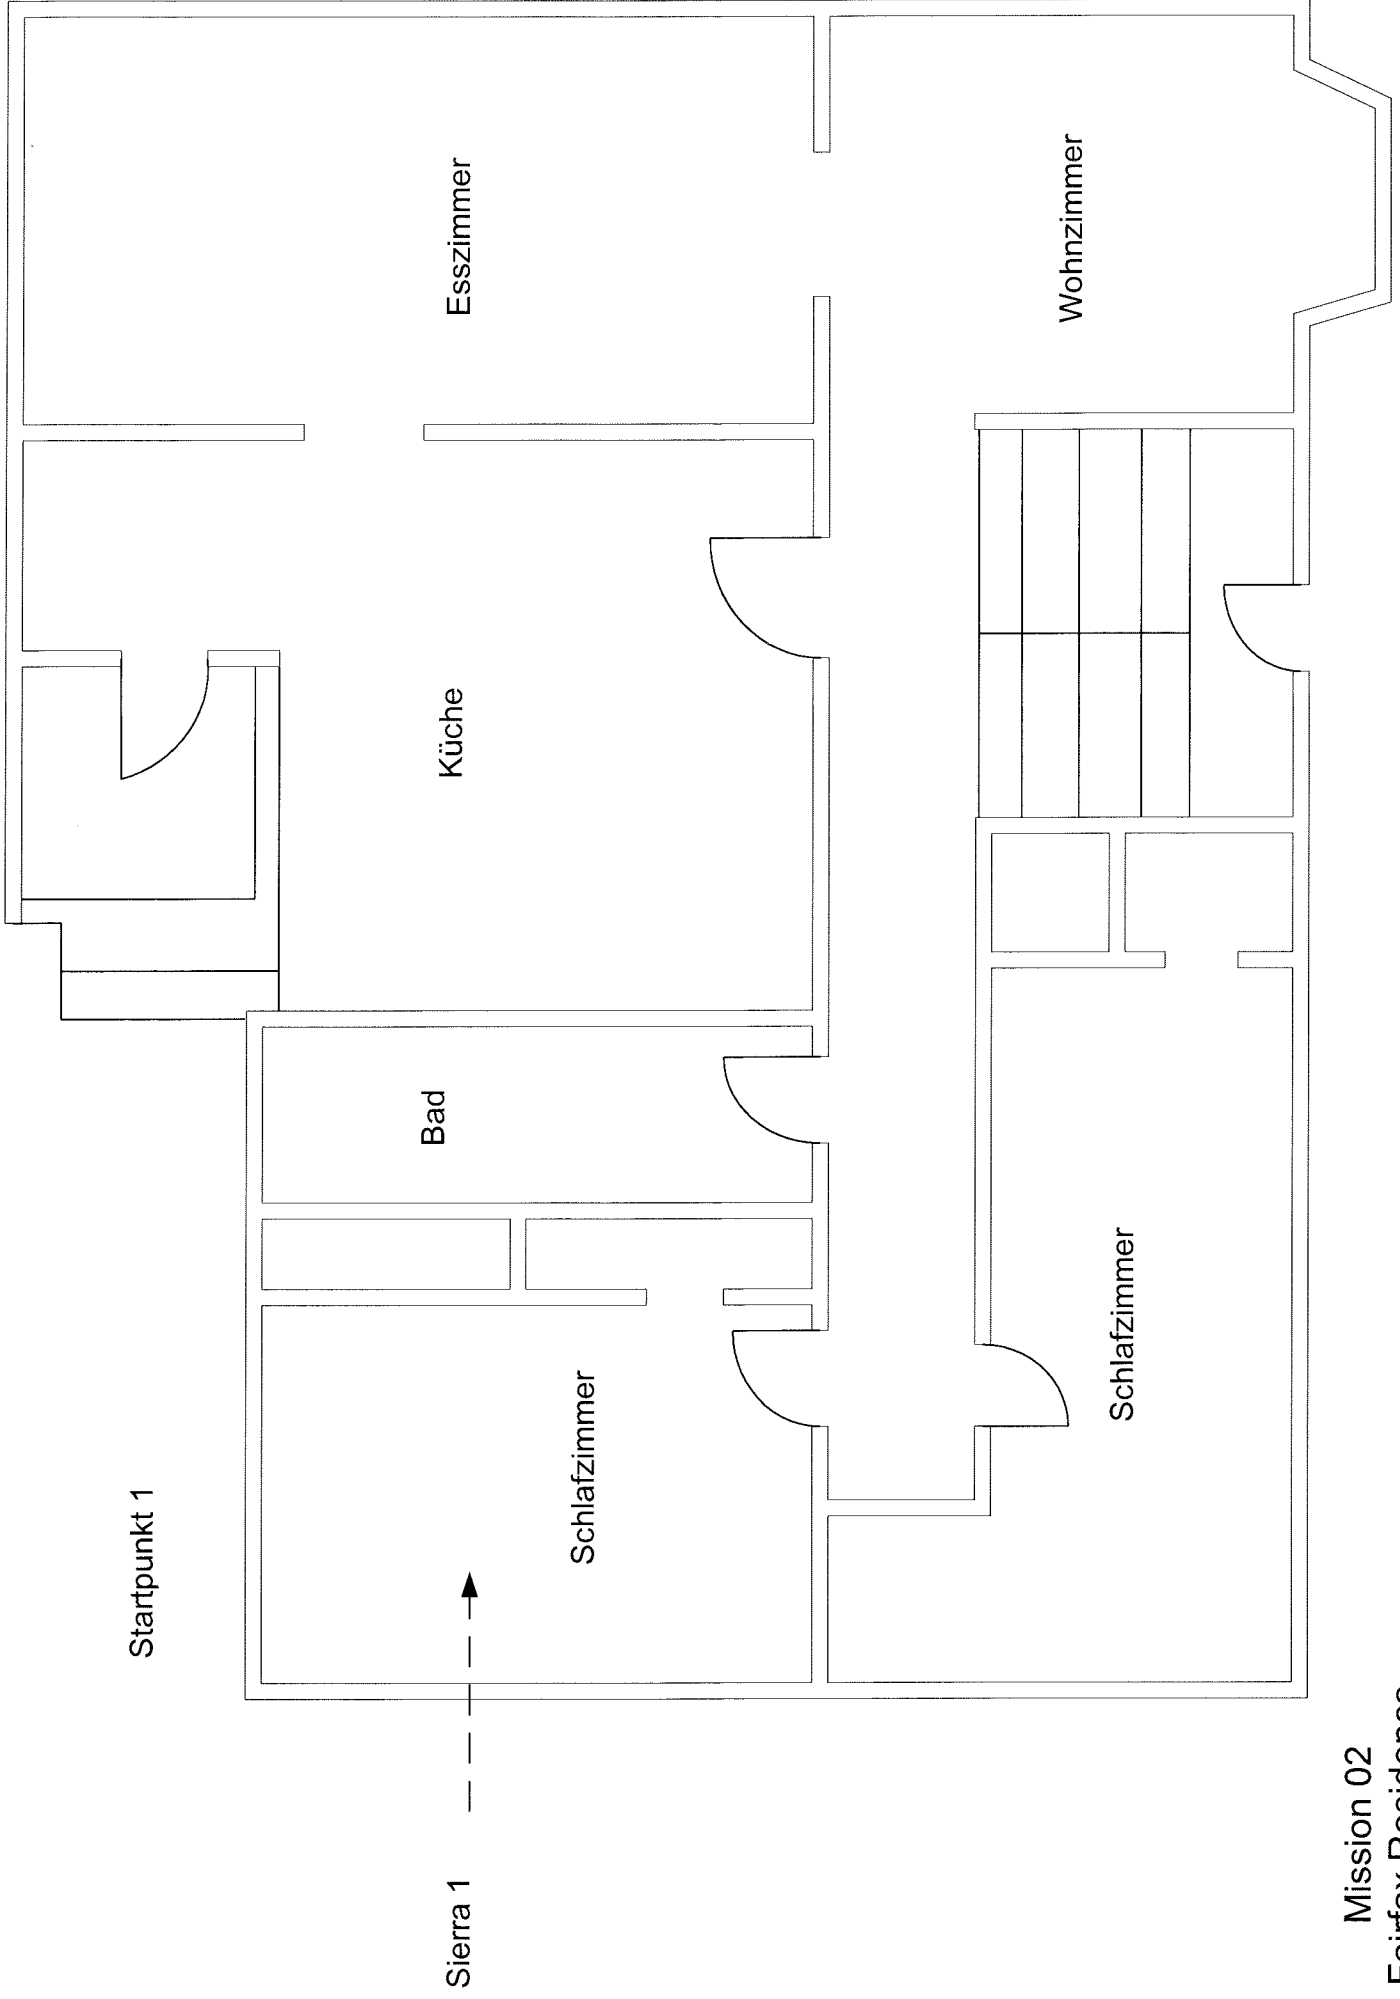

SWAT4

Pläne zu den original SWAT4 Singleplayer Missionen

Mission 01
Food Wall Restaurant
Erdgeschoss

Startpunkt

Mission 01
Food Wall Restaurant
Obergeschoss

Mission 02
Fairfax Residence
Erdgeschoss

Startpunkt 2

Mission 02
Fairfax Residence
Kellergeschoss

Mission 03
Qwik Fuel Convenience Store

Mission 04
A-Bomb Nightclub
Erdgeschoss

Zweite Ebene

Mission 04
A-Bomb Nightclub
Obergeschoss

Mission 05
Victory Imports Autocenter
Erdgeschoss