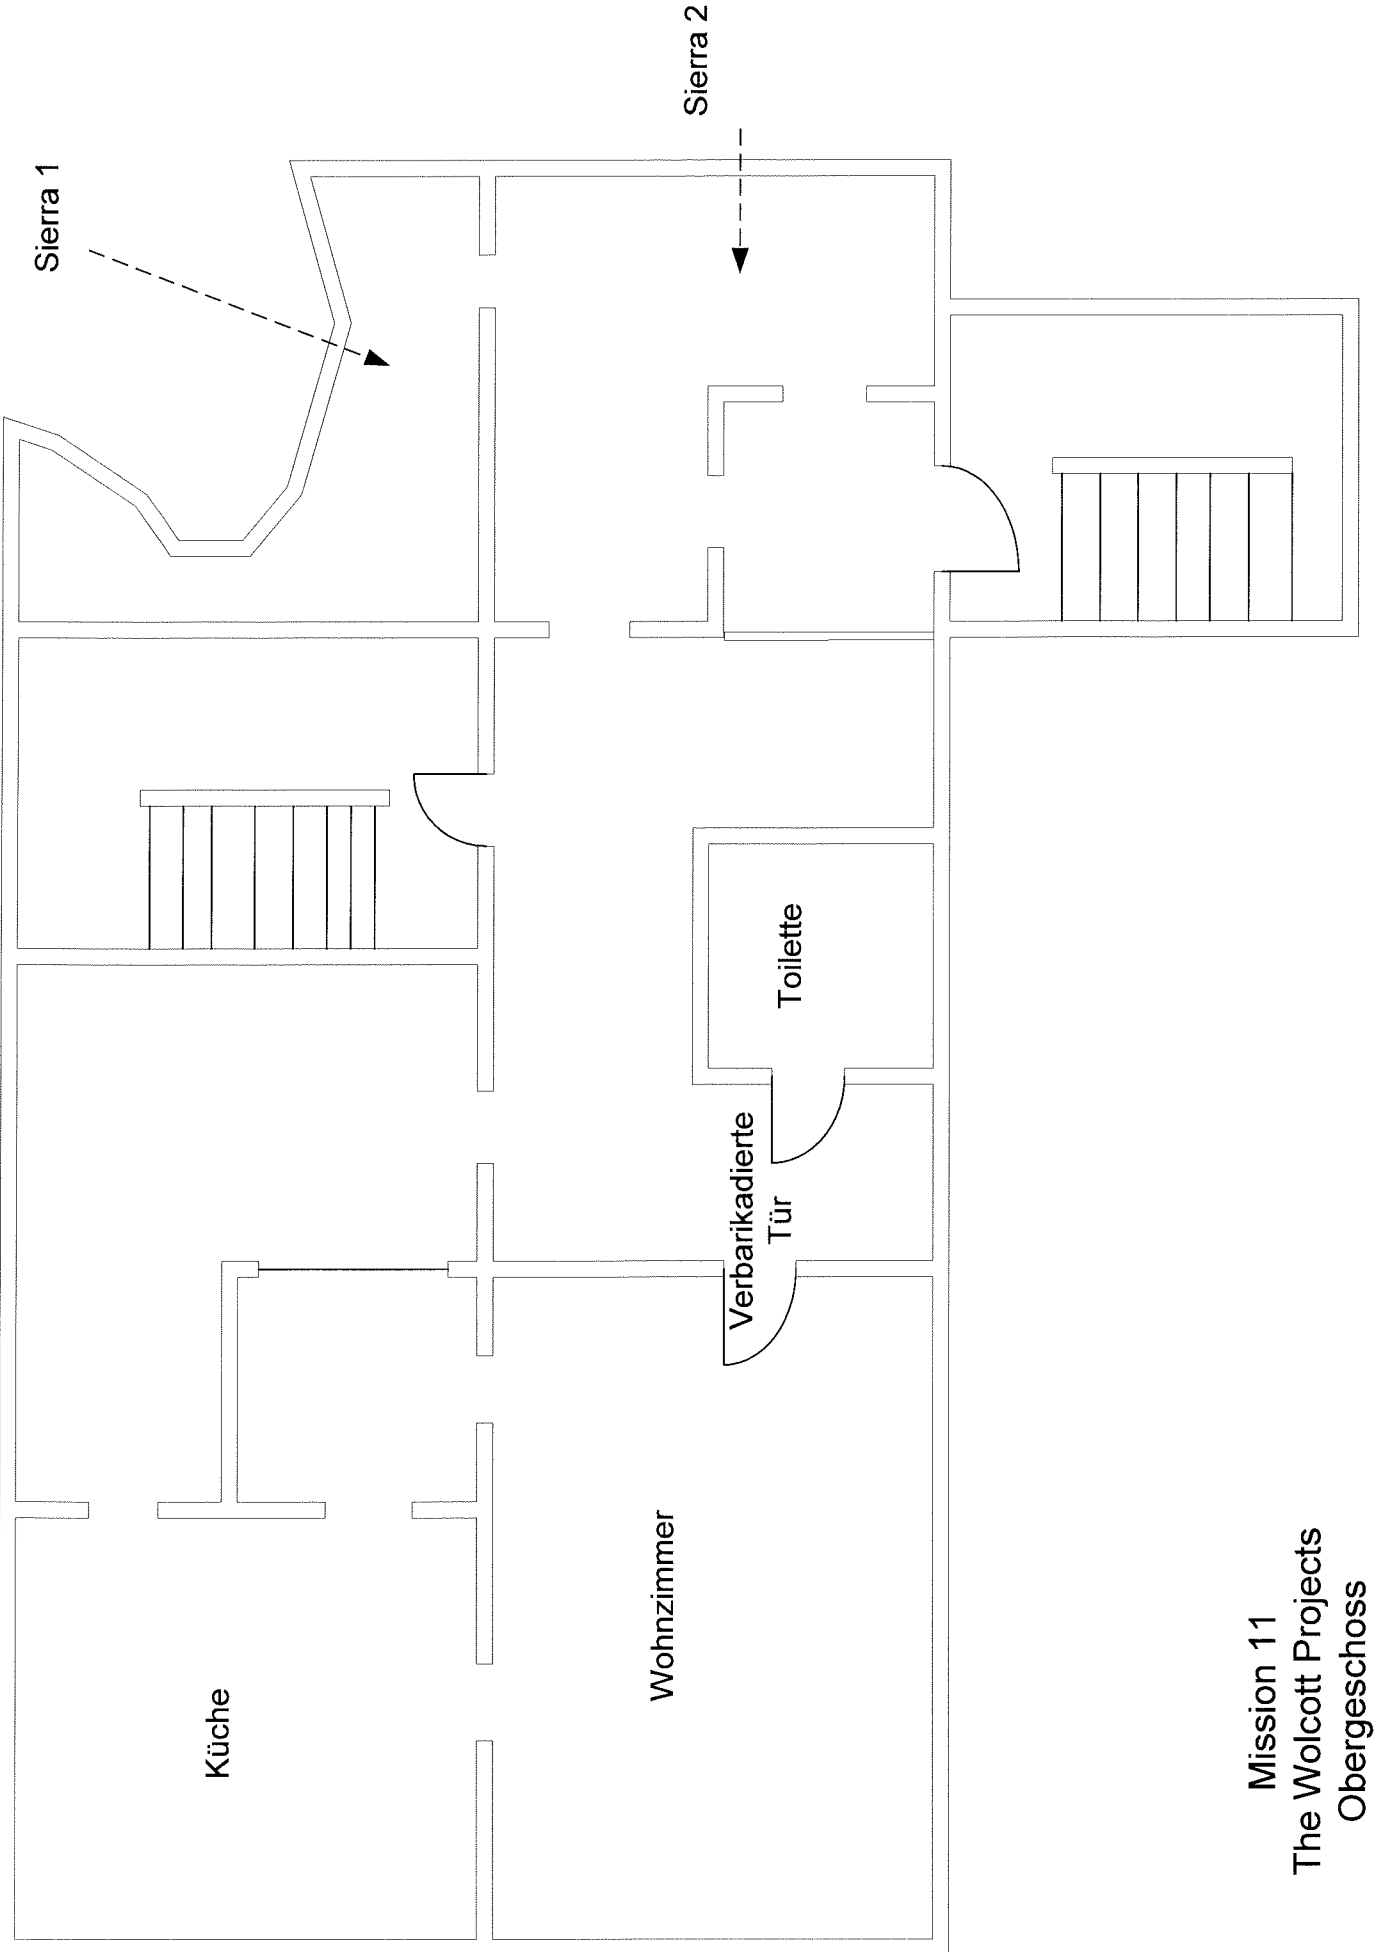

SWAT4

Pläne zu den original SWAT4 Singleplayer Missionen

Mission 01
Food Wall Restaurant
Erdgeschoss

Startpunkt

Mission 01
Food Wall Restaurant
Obergeschoss

Mission 02
Fairfax Residence
Erdgeschoss

Startpunkt 2

Mission 09 - Children of Taronne Tenement - Erdgeschoss

Mission 09
Children of Taronne
Tenement
Obergeschoss

Mission 09
Children of Taronne
Tenement
Kellergeschoss

Mission 10
St. Michael's Medical Center
Erdgeschoss

Mission 10
St. Michael's Medical Center
Kellergeschoss

Sierra 1

Mission 11
The Wolcott Projects
Erdgeschoss

Mission 11
The Wolcott Projects
Obergeschoss

Mission 11
The Wolcott Projects
Kellergeschoss

Sierra 1