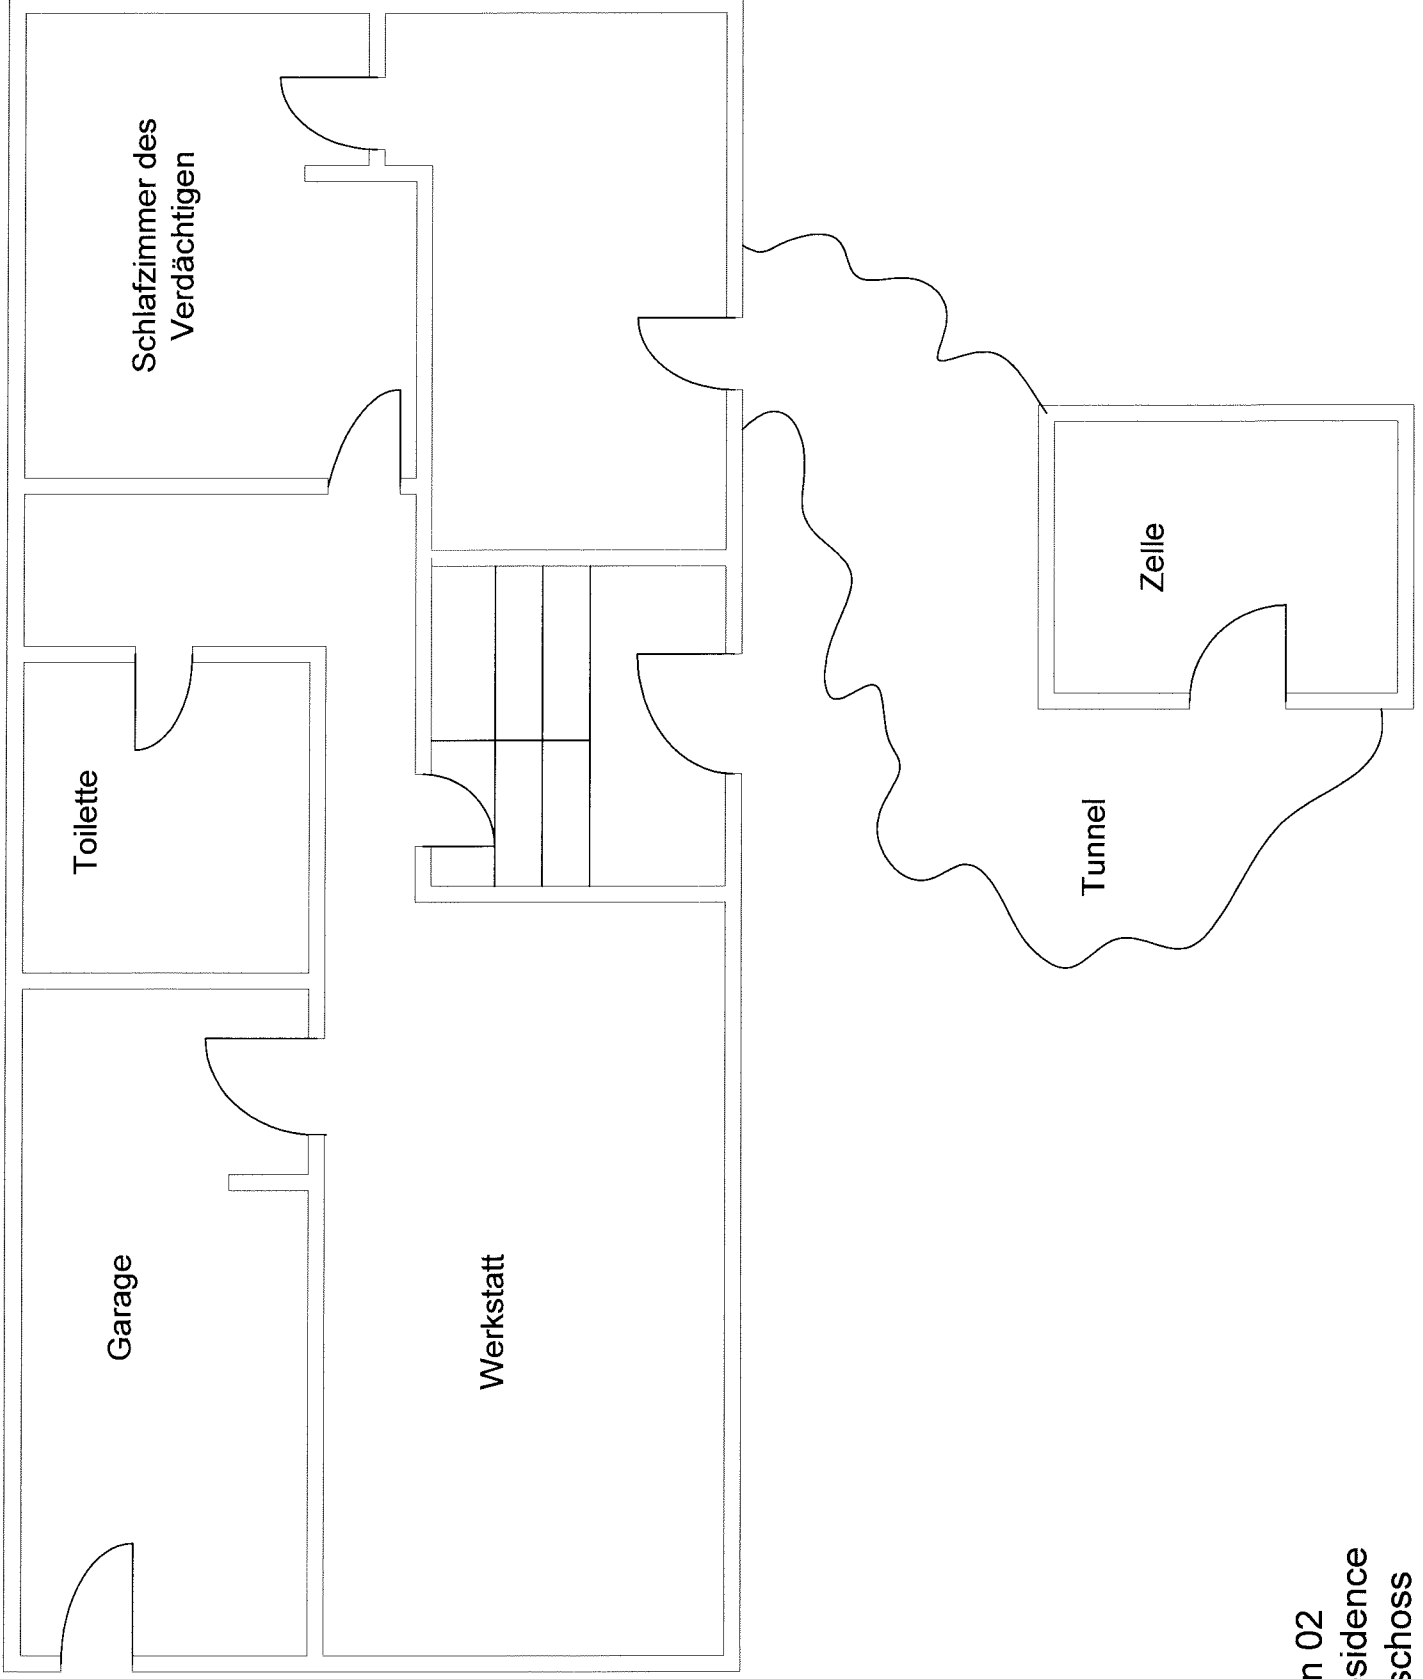

SWAT4

Pläne zu den original SWAT4 Singleplayer Missionen

Mission 01
Food Wall Restaurant
Erdgeschoss

Startpunkt

Mission 01
Food Wall Restaurant
Obergeschoss

Mission 02
Fairfax Residence
Erdgeschoss

Startpunkt 2

Mission 02
Fairfax Residence
Kellergeschoss

Mission 03
Qwik Fuel Convenience Store

Mission 04
A-Bomb Nightclub
Erdgeschoss

Zweite Ebene

Mission 04
A-Bomb Nightclub
Obergeschoss

Mission 05
Victory Imports Autocenter
Erdgeschoss