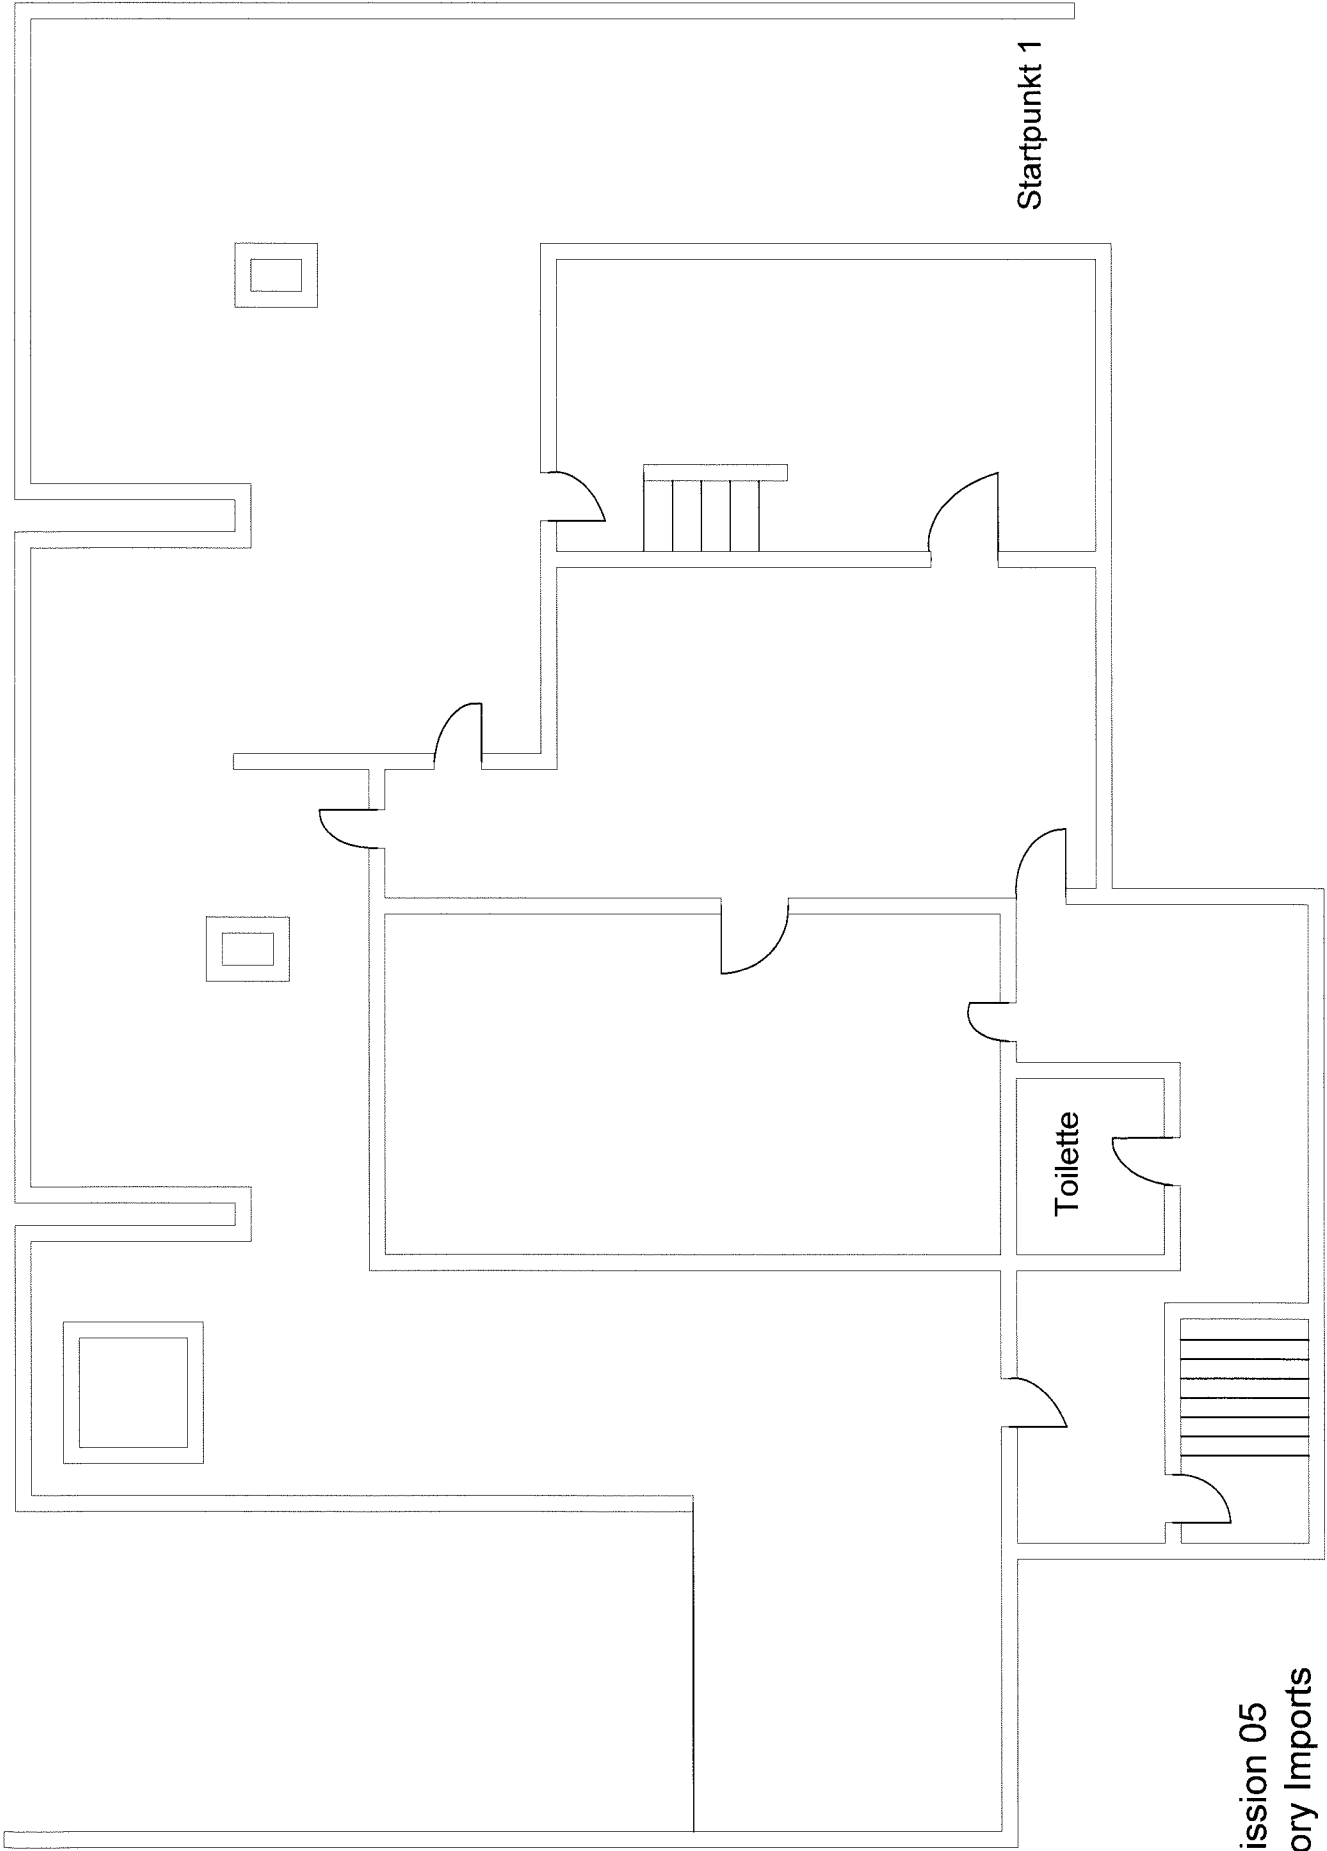

SWAT4

Pläne zu den original SWAT4 Singleplayer Missionen

Mission 01
Food Wall Restaurant
Erdgeschoss

Startpunkt

Mission 01
Food Wall Restaurant
Obergeschoss

Mission 02
Fairfax Residence
Erdgeschoss

Startpunkt 2

Mission 02
Fairfax Residence
Kellergeschoss

Mission 03
Qwik Fuel Convenience Store

Mission 04
A-Bomb Nightclub
Erdgeschoss

Zweite Ebene

Mission 04
A-Bomb Nightclub
Obergeschoss

Mission 05
Victory Imports Autocenter
Erdgeschoss